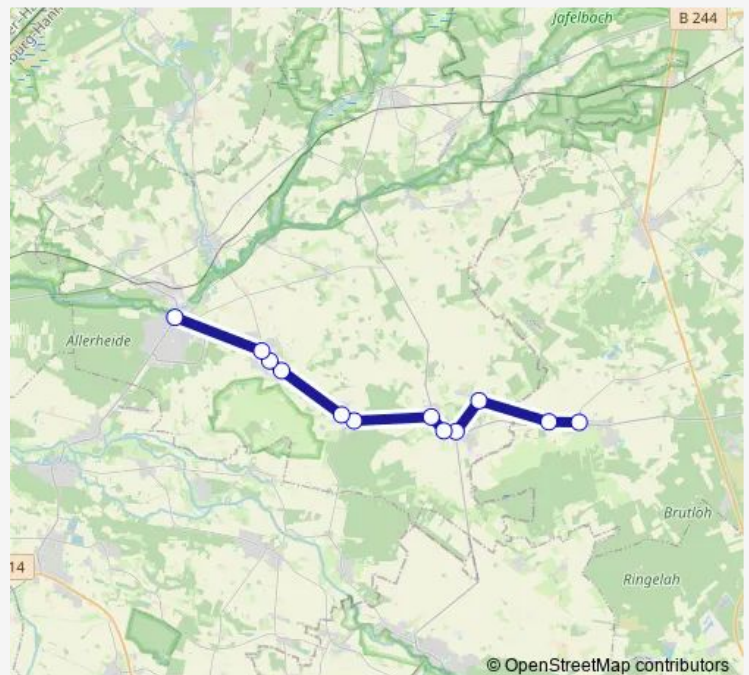

Ahnsbeck West

Lachendorf Ortsmitte

Route schedule

Ummern, Ortsmitte — Lachendorf Ortsmitte

Monday —

Tuesday 06:33-12:33

Wednesday —

Thursday —

Friday —

Saturday 06:33-16:33

Sunday 12:33-16:33

Route info

Direction: Ummern, Ortsmitte

Stops: 12

Trip Duration: 0 hour 25 min

■ 470

Direction

Lachendorf Ortsmitte — Ummern, Ortsmitte

12 stops

[Open route schedule](#)

Lachendorf Ortsmitte

Ahnsbeck West

Ahnsbeck Ortsmitte

Ahnsbeck Königsberger Str.