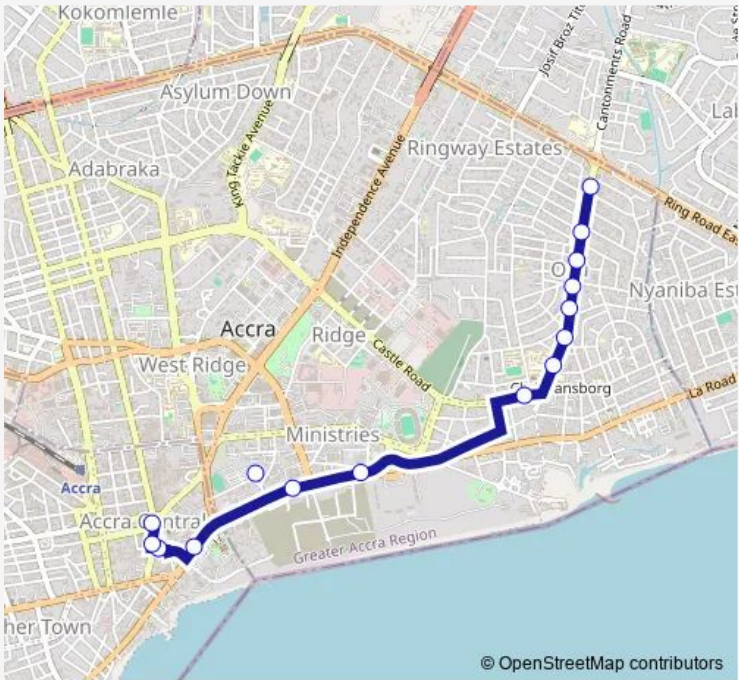

**Bus 470 Osu Penta Hotel ↔ Accra Rawlings Park**

[Go to website](#)

**Direction**  
 Papaye — Osu Shell  
 15 stops  
[Open route schedule](#)

- Papaye
- Ssnit
- Agric
- E. C. Quaye Road
- Market
- Tema Station Union of Gprtu
- Court
- Ministries
- Shell
- Presby School Junction
- Accra Rawlings Park
- Penta Hotel
- Frankies
- Traffic Light
- Osu Shell

**Route info**  
 Direction: Papaye  
 Stops: 15  
 Trip Duration: 0 hour 44 min

**Direction**

Accra Rawlings Park — Penta Hotel

8 stops

[Open route schedule](#)

Accra Rawlings Park

Accra Bishop

Ama

## Route schedule

Accra Rawlings Park — Penta Hotel

|           |       |
|-----------|-------|
| Monday    | 06:00 |
| Tuesday   | 06:00 |
| Wednesday | 06:00 |
| Thursday  | 06:00 |
| Friday    | 06:00 |
| Saturday  | 06:00 |
| Sunday    | 06:00 |

## Route info

Direction: Accra Rawlings Park

Stops: 8

Trip Duration: 0 hour 27 min

470 Bus time schedules and route maps are available in an offline PDF at busmaps.com. Use the busmaps.com website to see live bus times, train schedule or subway schedule, and step-by-step directions for all public transit in Accra