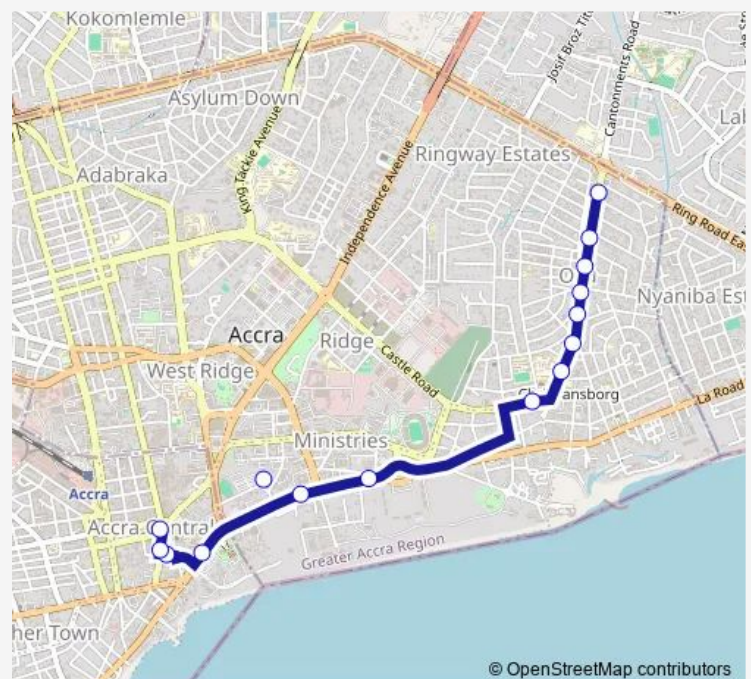

Accra Rawlings Park

Penta Hotel

Frankies

Traffic Light

Osu Shell

Route schedule

Papaye — Osu Shell

Monday 06:00

Tuesday 06:00

Wednesday 06:00

Thursday 06:00

Friday 06:00

Saturday 06:00

Sunday 06:00

Route info

Direction: Papaye

Stops: 15

Trip Duration: 0 hour 44 min

© OpenStreetMap contributors

Direction

Accra Rawlings Park — Penta Hotel

8 stops

[Open route schedule](#)

Accra Rawlings Park

Accra Rawlings Park — Penta Hotel

Monday	06:00
Tuesday	06:00
Wednesday	06:00
Thursday	06:00
Friday	06:00
Saturday	06:00
Sunday	06:00

Route info

Direction: Accra Rawlings Park

Stops: 8

Trip Duration: 0 hour 27 min