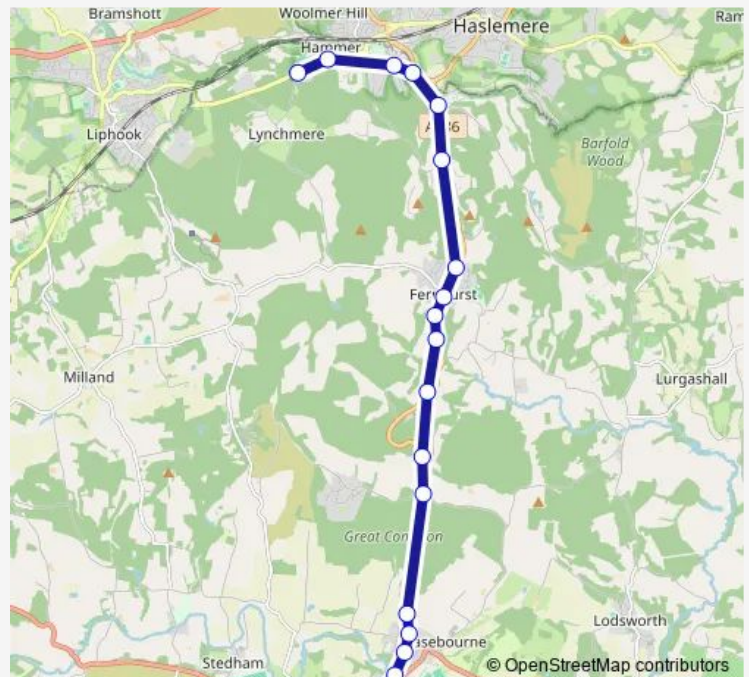

### Direction

Rother College — Hammer Hill Estate

18 stops

[Open route schedule](#)

- Rother College
- Community Hospital
- Dodsley Grove
- Wheelbarrow Castle
- Budgenor Lodge
- King Edward VII Estate
- The Duke of Cumberland Arms
- The Kings Arms
- Cook's Bridge
- The Cylinders
- Village Hall
- Fernhurst School
- Kiln Meadow
- Marley Hanger
- Bridge
- School Road
- Heath Road
- Hammer Hill Estate

### Route schedule

Rother College — Hammer Hill Estate

Monday	15:50
Tuesday	15:50
Wednesday	15:50
Thursday	15:50
Friday	13:50
Saturday	—
Sunday	—

### Route info

Direction: Rother College

Stops: 18

Trip Duration: 0 hour 23 min

470 — Hammer Hill - Midhurst

**Direction**

Hammer Hill Estate — Rother College

19 stops

## Route schedule

Hammer Hill Estate — Rother College

Monday 07:40

Tuesday 07:40

Wednesday 07:40

Thursday 07:40

Friday 07:40

Saturday —