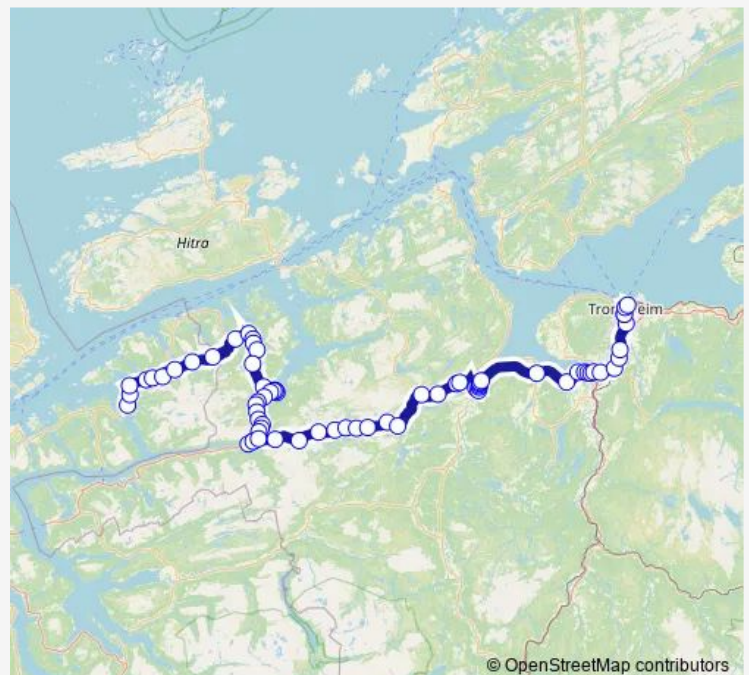

Thursday 05:35-22:35

Friday 05:35-22:35

Saturday 15:35

Sunday 15:35-22:00

Route info

Direction: Trondheim S

Stops: 70

Trip Duration: 3 hour 8 min

■ 470 — (Trondheim) - Orkanger - Kyrks

OTI-senteret

Grønnøra vest

Storøya

Annøl

Osbrua

Stokkhaugen E39

Høggjølen