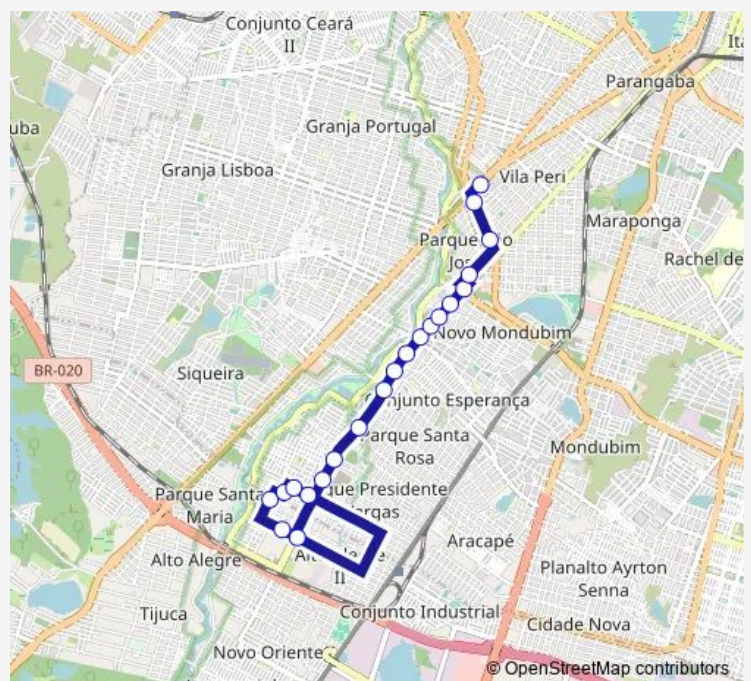

Bus 370-Parque Santa Maria/Nova Esperança Parque Santa Maria/Nova Esperança

[Go to website](#)

Direction

undefined — undefined

0 stops

[Open route schedule](#)

Route schedule

undefined — undefined

Monday	09:44-00:14 ⁺¹
Tuesday	09:44-00:14 ⁺¹
Wednesday	09:44-00:14 ⁺¹
Thursday	09:44-00:14 ⁺¹
Friday	09:44-00:14 ⁺¹
Saturday	13:48-23:57
Sunday	13:24-00:05 ⁺¹

Route info

Direction:

Stops: 0

Trip Duration: – min

■ 370-Parque Santa Maria/Nova Esperança — Parque Santa Maria/Nova Esperança

Direction

Praça Terminal Siqueira, Sn — RUA Pretória, 1564

18 stops

[Open route schedule](#)

Praça Terminal Siqueira, Sn

Avenida Luis Vieira, 381

Route schedule

Praça Terminal Siqueira, Sn — RUA Pretória, 1564

Monday 09:15-23:56

Tuesday 09:15-23:56

Wednesday 09:15-23:56

Thursday 09:15-23:56

Friday 09:15-23:56

Saturday 13:25-23:40