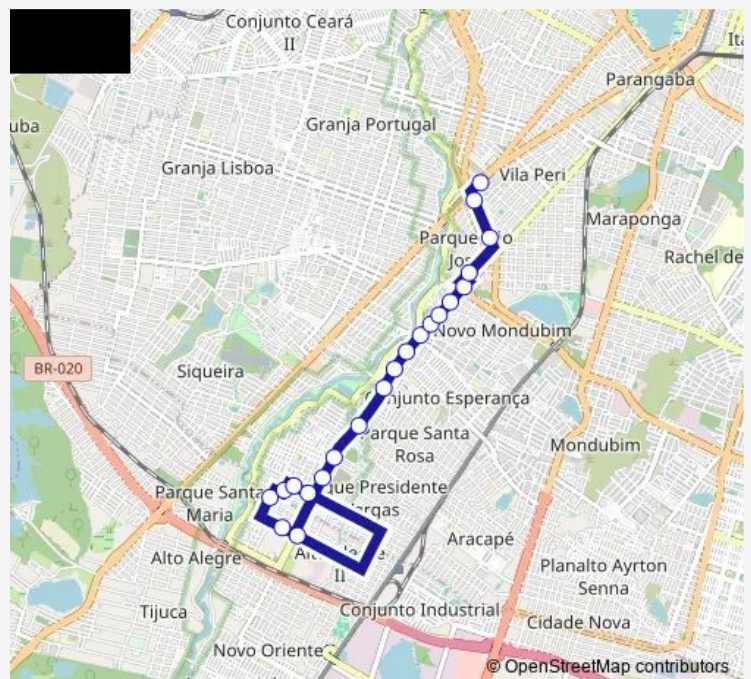

Praça Terminal Siqueira, Sn

### Route schedule

RUA Pretória, 1564 — Praça Terminal Siqueira, Sn

Monday	09:44-00:14 <sup>+1</sup>
Tuesday	09:44-00:14 <sup>+1</sup>
Wednesday	09:44-00:14 <sup>+1</sup>
Thursday	09:44-00:14 <sup>+1</sup>
Friday	09:44-00:14 <sup>+1</sup>
Saturday	13:48-23:57
Sunday	13:24-00:05 <sup>+1</sup>

### Route info

Direction: RUA Pretória, 1564

Stops: 21

Trip Duration: 0 hour 33 min

370-Parque Santa Maria/Nova Esperança — Parque Santa Maria/Nova Esperança

## Direction

Praça Terminal Siqueira, Sn — RUA Pretória, 1564

18 stops

[Open route schedule](#)

Praça Terminal Siqueira, Sn

Avenida Luis Vieira, 381

Avenida Luiz Vieira, 173

RUA Cônego DE Castro, 3786