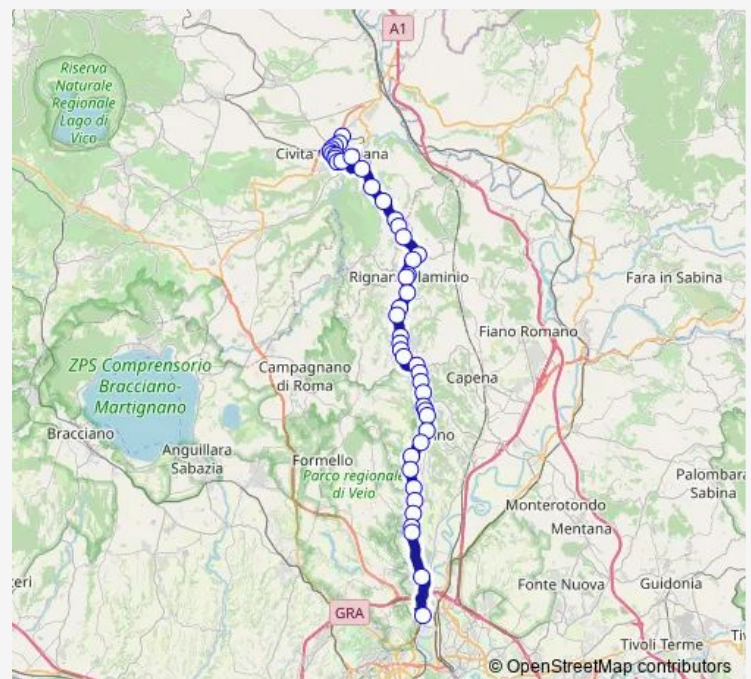

Route schedule

Civita | Via Terni Via Palombara # f2358 — Roma | Saxa Rubra (Arrivi) # f1494

Monday 05:35-11:55

Tuesday 05:35-11:55

Wednesday 05:35-11:55

Thursday 05:35-11:55

Friday 05:35-11:55

Saturday 05:35-16:30

Sunday 16:25

Route info

Direction: Civita | Via Terni Via Palombara # f2358

Stops: 46

Trip Duration: 1 hour 10 min

Rignano | Via Flaminia Via Vallelunga # f2216

Rignano | Via Flaminia Via Colonnelle # f2217