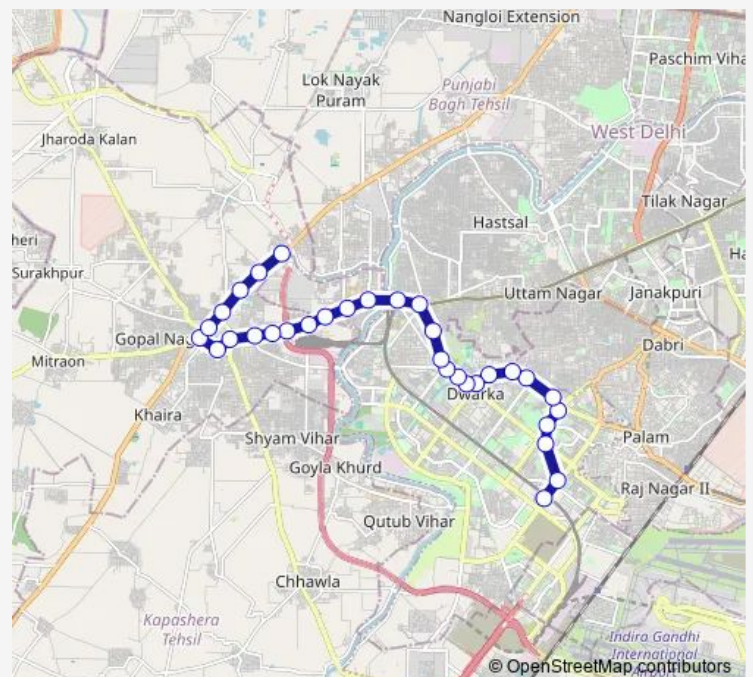

Thursday 05:10-20:55

Friday 05:10-20:55

Saturday 05:10-20:55

Sunday 05:10-20:55

Route info

Direction: Nhai Building/ Dwarka Sec-10 Metro Station

Stops: 32

Trip Duration: 0 hour 59 min