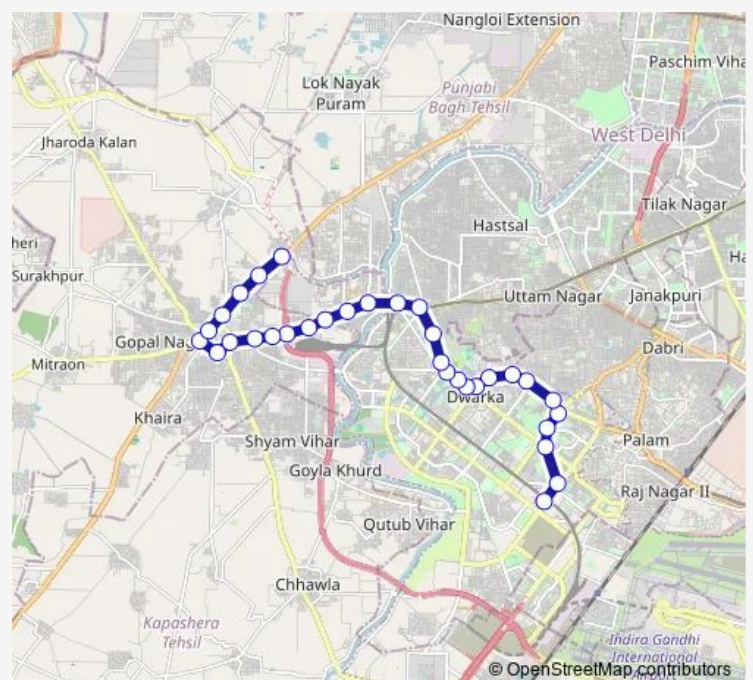

Bus 764dmstldown

[Go to website](#)

Direction

Nhai Building/ Dwarka Sec-10 Metro Station — Dichau Kalan Depot

32 stops

[Open route schedule](#)

Nhai Building/ Dwarka Sec-10 Metro Station

President Cabinet Apartments

Dwarka Sec 6-10 Market

Kaveri Apartments

Dhauladhar Apartments Sec-5

Madhu Vihar

Rajapuri

Matiyala Xing

DPS Matiyala

Dwarka Sec 3-4

Dwarka Sec 13-3 Xing

MRV School Sec 13 Dwarka

Dwarka Sec 13

Nsit (Netaji Subhas Institute) / Sulahkul Mandir

Suraj Vihar

Kakrola More

Kakrola Bridge

Nangli Dairy

Arjun Park

Nangli Sakrawati Crossing

Nangli Sakrawati

Route schedule

Nhai Building/ Dwarka Sec-10 Metro Station — Dichau Kalan Depot

Monday 05:10-20:55

Tuesday 05:10-20:55

Wednesday 05:10-20:55

Thursday 05:10-20:55

Friday 05:10-20:55

Saturday 05:10-20:55

Sunday 05:10-20:55

Route info

Direction: Nhai Building/ Dwarka Sec-10 Metro Station

Stops: 32

Trip Duration: 0 hour 59 min

764dmstldown

BusMaps