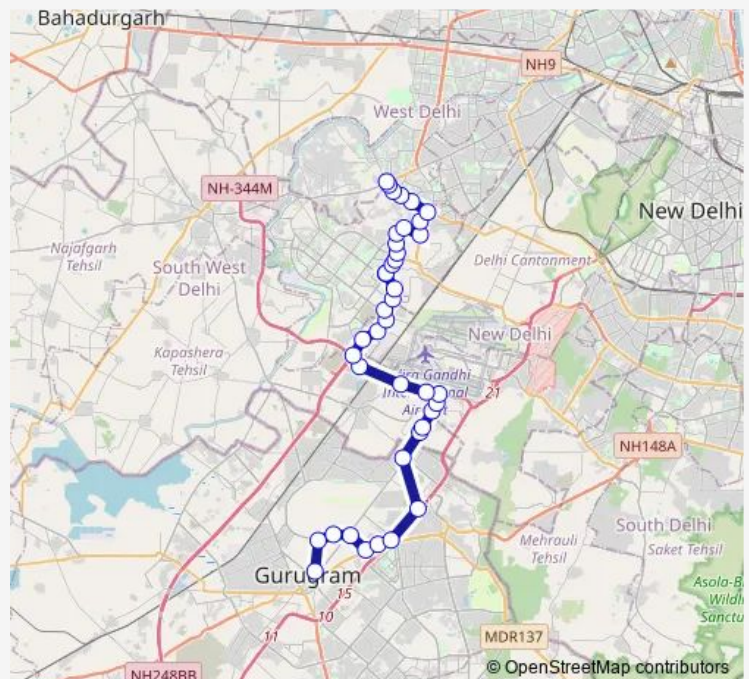

### Route schedule

Gurugram ISBT — Uttam Nagar Terminal

Monday 05:30-18:30

Tuesday 05:30-18:30

Wednesday 05:30-18:30

Thursday 05:30-18:30

Friday 05:30-18:30

Saturday 05:30-18:30

### Route info

Direction: Gurugram ISBT

Stops: 40

Trip Duration: 1 hour 54 min

■ Gurgaontouttamnagar(T)Down

Dwarka Sec 9 Metro Station

Dwarka Sec 8 DTC Depot

Royal Residency (Dwarka)