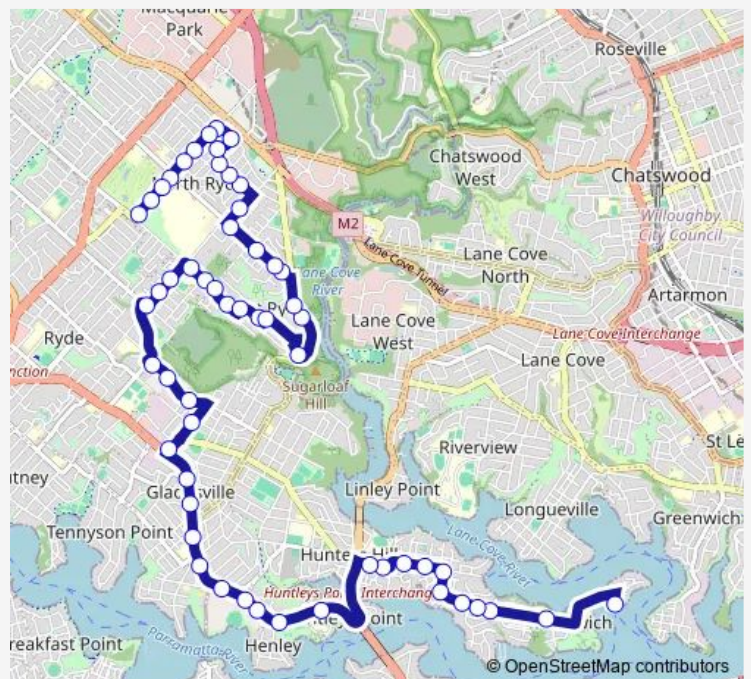

Victoria Rd Opp Salter St

Gladesville Hospital, Victoria Rd

Victoria Rd At Pearson St

Trim Place, Victoria Rd

Victoria Rd After Hepburn Av

Victoria Rd At Osgathorpe Rd

Route schedule

Marist Sisters College, Woolwich Rd, Stand B — Wicks Rd Before Twin Rd

Monday 15:25

Tuesday 15:25

Wednesday 15:25

Thursday 15:08

Friday 15:25

Saturday —

Sunday —

Route info

Direction: Marist Sisters College, Woolwich Rd, Stand B

Stops: 56

Trip Duration: 0 hour 44 min

584w — Marist Sisters, Woolwich to Wicks and Twin Rds

Monash Rd After Victoria Rd

Monash Rd At Buffalo Rd

Higginbotham Rd At Lyndhurst St

Monday 07:35

Tuesday 07:35

Wednesday 07:35

Thursday 07:35

Friday 07:35

Saturday —

Sunday —

Route info