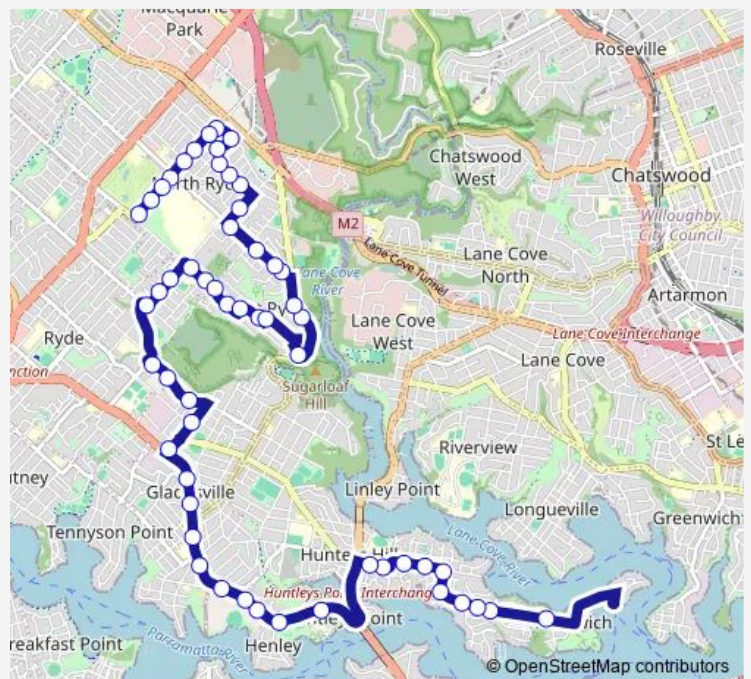

26 Wicks Rd

Wicks Rd Opp Macquarie Hospital

Wicks Rd Before Coxs Rd

Wicks Rd Opp Farrington Pde

Wicks Rd Opp Betty Hendry Pde

Wicks Rd At Barr St

Morshead St After Wicks Rd

Morshead St At Ryrie St

Truscott Street Public School, Ryrie St

Edmondson St Opp Rowell St

Edmondson St After Sturdee St

Edmondson St Opp Kokoda St

Blenheim Rd After Jopling St

North Ryde Shops, Blenheim Rd

Coxs Rd At Cressy Rd

Coxs Rd Opp Shaw St

Rene St At McCallum Av

Lumsdaine Av At Elliott Av

Elliott Av Before Sager Pl

Route schedule

Wicks Rd After Twin Rd — Marist Sisters College, Woolwich Rd, Stand B

Monday	07:40
Tuesday	07:40
Wednesday	07:40
Thursday	07:40
Friday	07:40
Saturday	—
Sunday	—

Route info

Direction: Wicks Rd After Twin Rd

Stops: 63

Trip Duration: 0 hour 48 min

584w — Marist Sisters, Woolwich to Wicks and Twin Rds

Elliott Av At Moncrieff Dr

Twin Rd At John Miller St

Ryde East Public School, Twin Rd