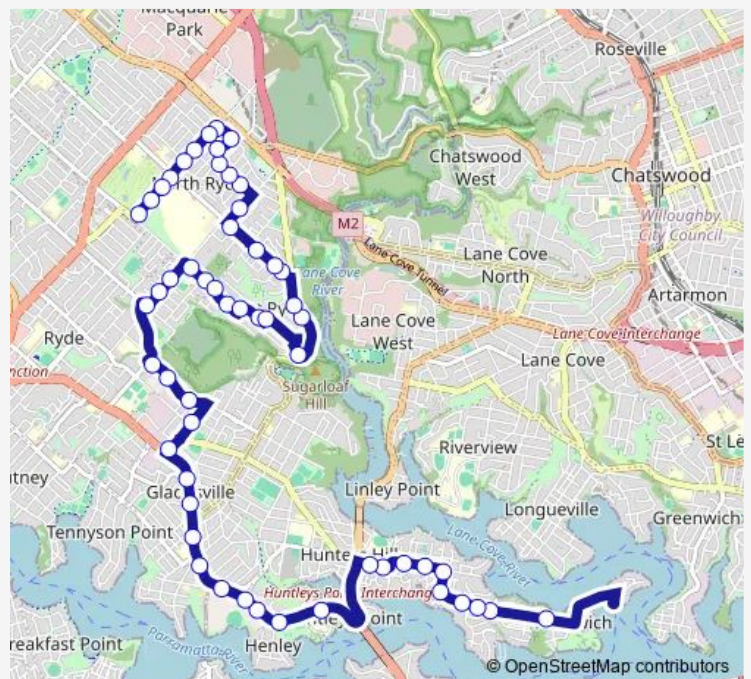

26 Wicks Rd

Wicks Rd Opp Macquarie Hospital

Wicks Rd Before Coxs Rd

Wicks Rd Opp Farrington Pde

Wicks Rd Opp Betty Hendry Pde

Wicks Rd At Barr St

Morshead St After Wicks Rd

Morshead St At Ryrie St

Truscott Street Public School, Ryrie St

Edmondson St Opp Rowell St

Edmondson St After Sturdee St

Edmondson St Opp Kokoda St

Blenheim Rd After Jopling St

North Ryde Shops, Blenheim Rd

Coxs Rd At Cressy Rd

Coxs Rd Opp Shaw St

Rene St At McCallum Av

Lumsdaine Av At Elliott Av

Elliott Av Before Sager Pl

Route schedule

Wicks Rd After Twin Rd — Marist Sisters College, Woolwich Rd, Stand B

Monday	07:40
Tuesday	07:40
Wednesday	07:40
Thursday	07:40
Friday	07:40
Saturday	—
Sunday	—

Route info

Direction: Wicks Rd After Twin Rd

Stops: 63

Trip Duration: 0 hour 48 min

584w — Marist Sisters, Woolwich to Wicks and Twin Rds

Elliott Av At Moncrieff Dr

Twin Rd At John Miller St

Ryde East Public School, Twin Rd