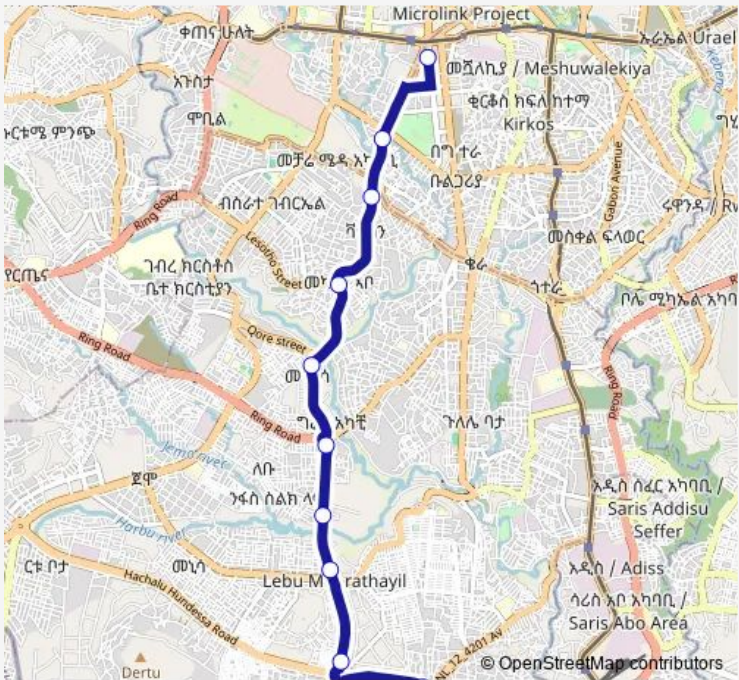

Bus Tx Lafto 006 Mexico ↔ Hana Mariam (Minibus)

[Go to website](#)

Direction
 Mexico — Hana Mariam
 10 stops
[Open route schedule](#)

- Mexico
- AU (Mikael) Rounrdabout
- Sar Bet
- Abo Mazoria
- Mekanisa
- Germen adebabay
- Gebriel Bridge
- Mebrathile
- Haile Garment
- Hana Mariam

Route schedule
 Mexico — Hana Mariam

| | |
|-----------|-------|
| Monday | 06:00 |
| Tuesday | 06:00 |
| Wednesday | 06:00 |
| Thursday | 06:00 |
| Friday | 06:00 |
| Saturday | 06:00 |
| Sunday | 06:00 |

Route info
 Direction: Mexico
 Stops: 10
 Trip Duration: 0 hour 28 min

Tx Lafto 006 — Mexico ↔ Hana Mariam (Minibus) **BusMaps**

Direction

Hana Mariam — Mexico

10 stops

[Open route schedule](#)

Hana Mariam

Haile Garment

Route info

Direction: Hana Mariam

Stops: 10

Trip Duration: 0 hour 36 min

Tx Lafto 006 Bus time schedules and route maps are available in an offline PDF at busmaps.com. Use the busmaps.com website to see live bus times, train schedule or subway schedule, and step-by-step directions for all public transit in Addis Ababa