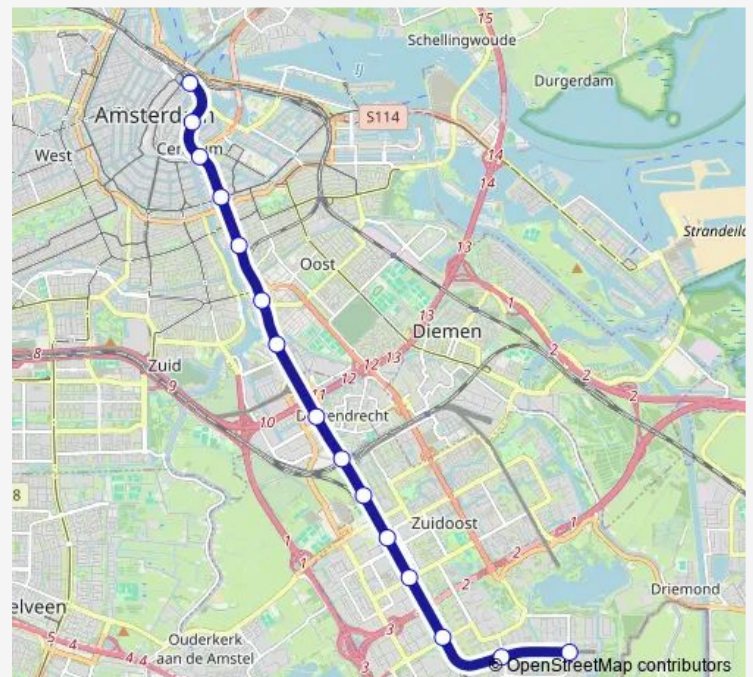

### Route schedule

Amsterdam, Centraal Station — Amsterdam, Gein

Monday 06:21-00:06<sup>+1</sup>

Tuesday 06:21-00:06<sup>+1</sup>

Wednesday 06:21-00:06<sup>+1</sup>

Thursday 06:21-00:06<sup>+1</sup>

Friday 06:21-00:06<sup>+1</sup>

### Route info

Direction: Amsterdam, Centraal Station

Stops: 15

Trip Duration: 0 hour 24 min

54 — Lijn 54

Amsterdam, Station Bijlmer Arena

Amsterdam, Strandvliet

Duivendrecht, Station Duivendrecht

Amsterdam, Van der Madeweg

Amsterdam, Spaklerweg

Amsterdam, Amstelstation

Amsterdam, Wibautstraat

Amsterdam, Weesperplein