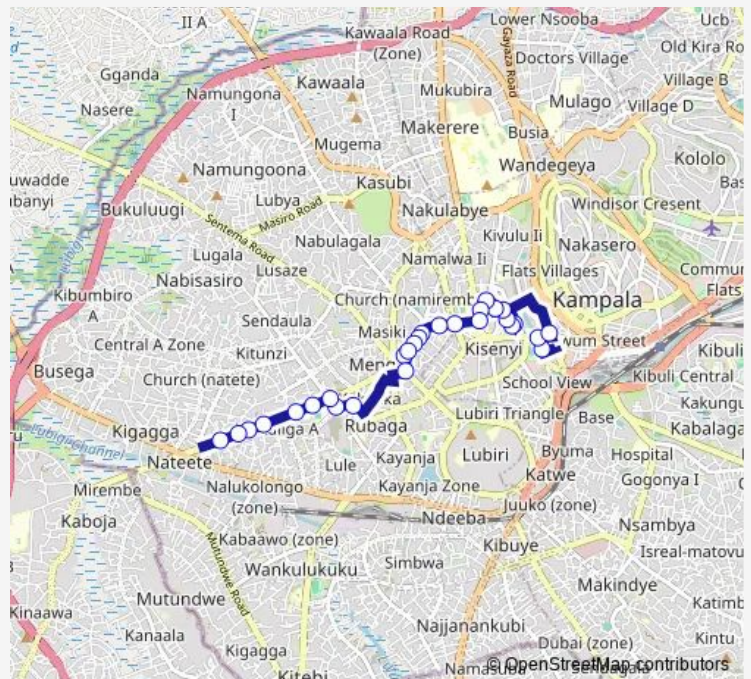

Wednesday 06:30-19:00

Thursday 06:30-19:00

Friday 06:30-19:00

Saturday 06:30-19:00

Sunday 06:30-19:00

Route info

Direction: Cooper Complex Taxi Park - Owino Parkyard
Market

Stops: 28

Trip Duration: 0 hour 46 min

KA024 — Nateete Taxi Park-Old Taxi Park

Lubiri Secondary School

Mbubi

Free Zone Bar

Nateete Pacify Shopping Centre

Petrocity (Nateete)

Total - Nguvu Coffee