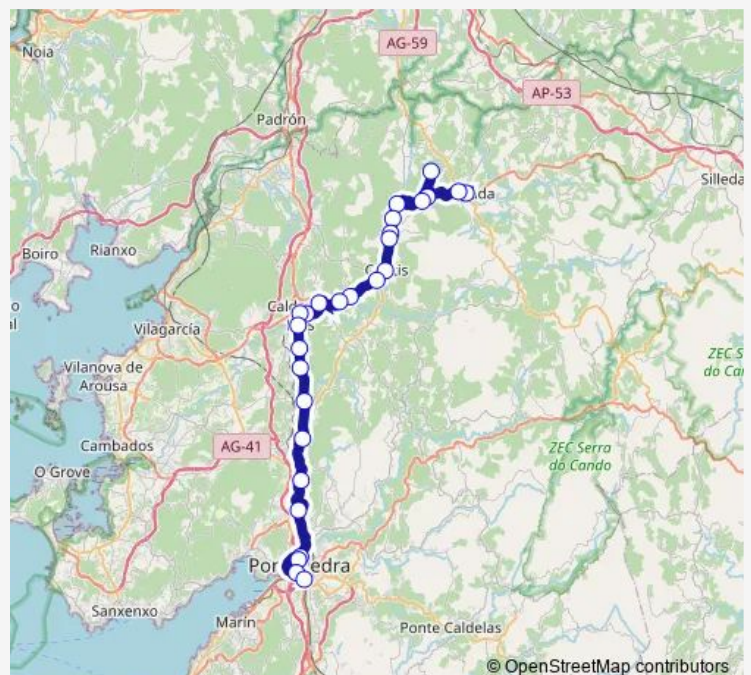

Thursday 10:00-18:35

Friday 10:00-18:35

Saturday 08:30-15:30

Sunday —

Route info

Direction: A Estrada E.A.

Stops: 28

Trip Duration: 1 hour 8 min