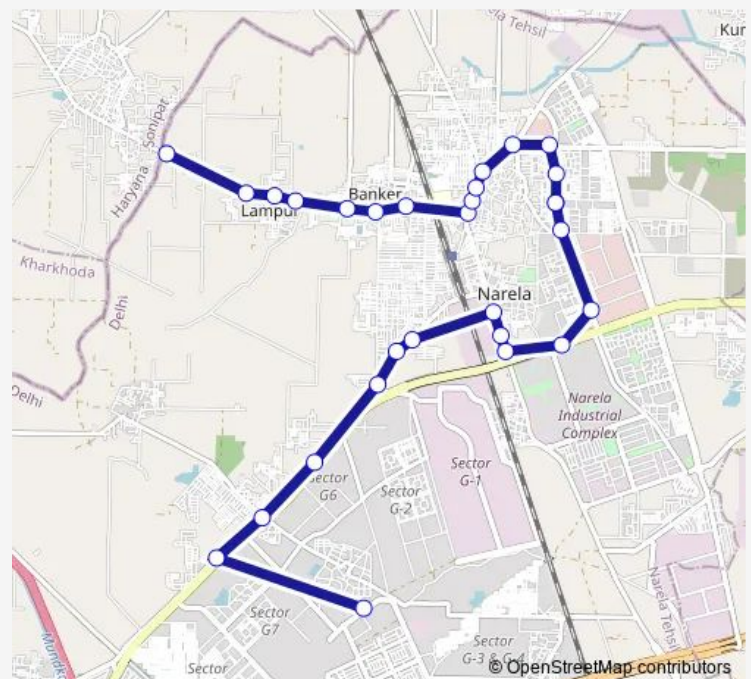

### Direction

Lampur Border — Bawana Sec 5 Cluster Depot

29 stops

[Open route schedule](#)

Lampur Border

Varishth Nagrik Sewa Sadan Lampur

Lampur Village

Lampur School

### Route schedule

Lampur Border — Bawana Sec 5 Cluster Depot

Monday 05:30-21:05

Tuesday 05:30-21:05

Wednesday 05:30-21:05

Thursday 05:30-21:05

Friday 05:30-21:05

Saturday 05:30-21:05

### Route info

Direction: Lampur Border

Stops: 29

Trip Duration: 0 hour 58 min

131stldown2

BusMaps

Kurani More

Prem Nagar Narela