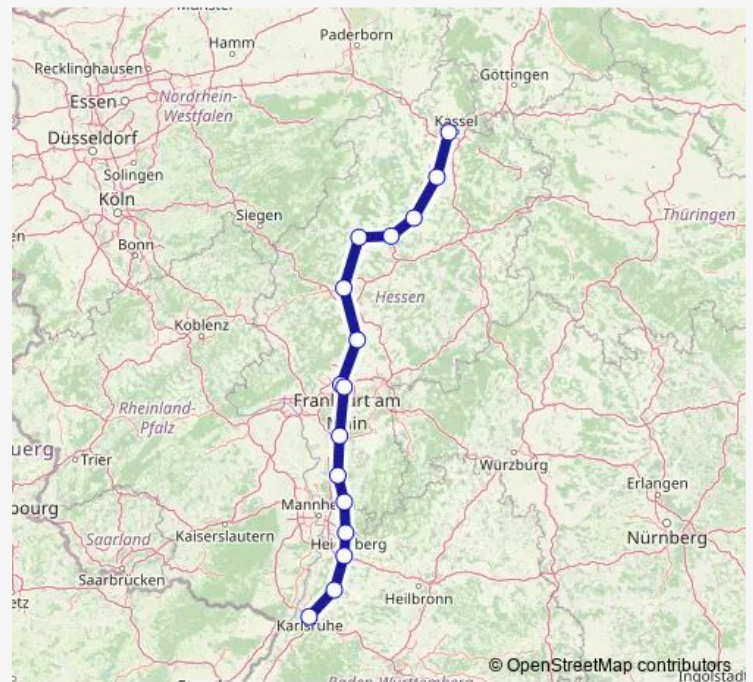

Treysa

Stadtallendorf

Marburg(Lahn)

Gießen

Friedberg(Hess)

Frankfurt(Main)West

Frankfurt(Main)Hbf

Darmstadt Hbf

Monday 04:59

Tuesday 04:59

Wednesday 04:59

Thursday 04:59

Friday 04:59

Saturday —

Sunday —

Route info

Direction: Kassel-Wilhelmshöhe

Stops: 16

Trip Duration: 3 hour 51 min

ICE 1571

ICE 1571 Rail time schedules and route maps are available in an offline PDF at busmaps.com. Use the busmaps.com website to see live bus times, train schedule or subway schedule, and step-by-step directions for all public transit in Frankfurt am Main