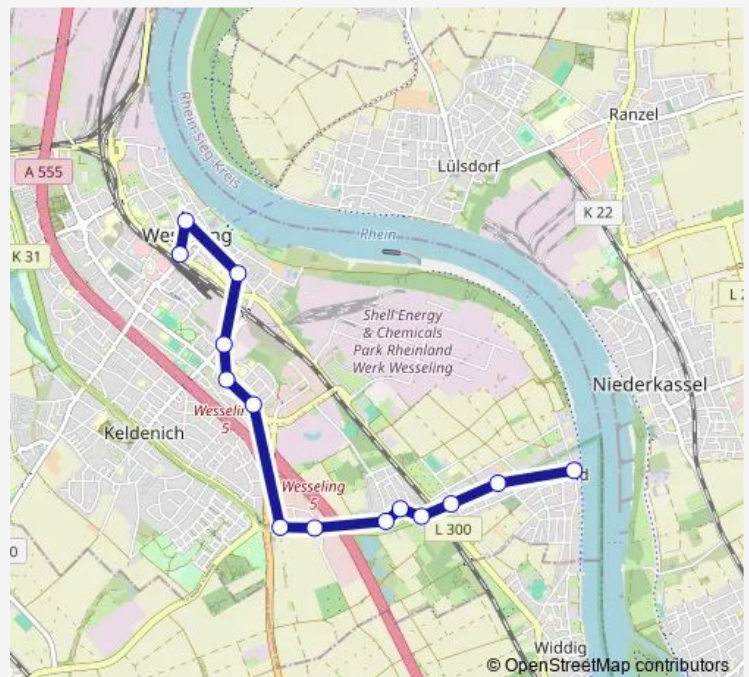

Suburban Railway 721

[Go to website](#)

Direction

Wesseling Wesseling — Wesseling Urfeld Kirche

18 stops

[Open route schedule](#)

Wesseling Wesseling

Wesseling Pontivyst.

Route schedule

Wesseling Wesseling — Wesseling Urfeld Kirche

Monday 17:30-20:26

Tuesday 19:26-20:26

Wednesday 19:26-20:26

Thursday 17:30-20:26

Friday 17:30-20:26

Saturday 17:30-21:30

Sunday 17:30-18:30

Route info

Direction: Wesseling Wesseling

Stops: 18

Trip Duration: 0 hour 23 min

Direction

Wesseling Urfeld Kirche — Wesseling Wesseling

14 stops