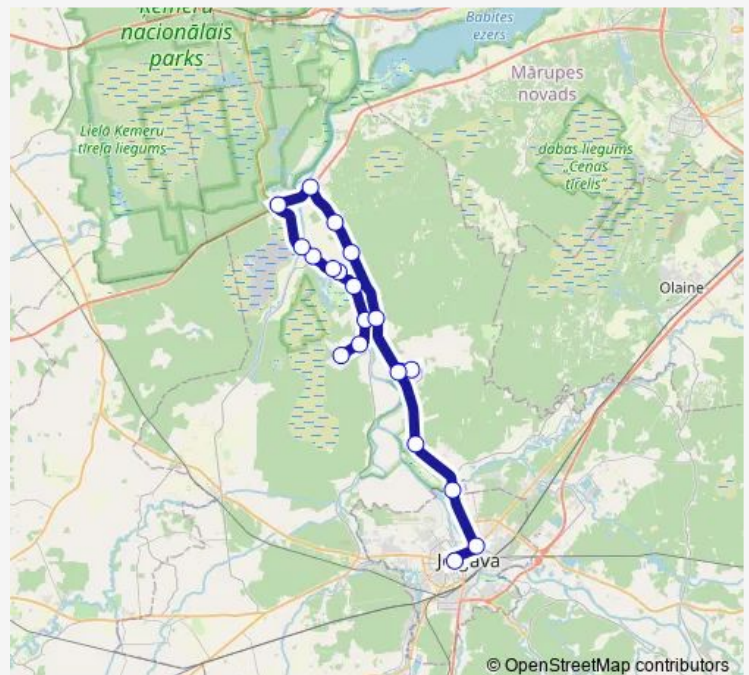

Saturday 08:25-19:40

Sunday 08:25-19:40

Route info

Direction: Ruduļciems

Stops: 20

Trip Duration: 1 hour 10 min

■ 6752 — Jelgava-Kalnciems

© OpenStreetMap contributors
BusMaps

Direction

Jelgavas Ao — Standarts

17 stops

[Open route schedule](#)

Jelgavas Ao

Kalnciema ceļš

Ozolpils

Zvejnieki

Tuesday 05:25-18:40

Wednesday 05:25-18:40

Thursday 05:25-18:40

Friday 05:25-18:40

Saturday 07:20-18:40

Sunday 07:20-18:40

Route info

Direction: Jelgavas Ao