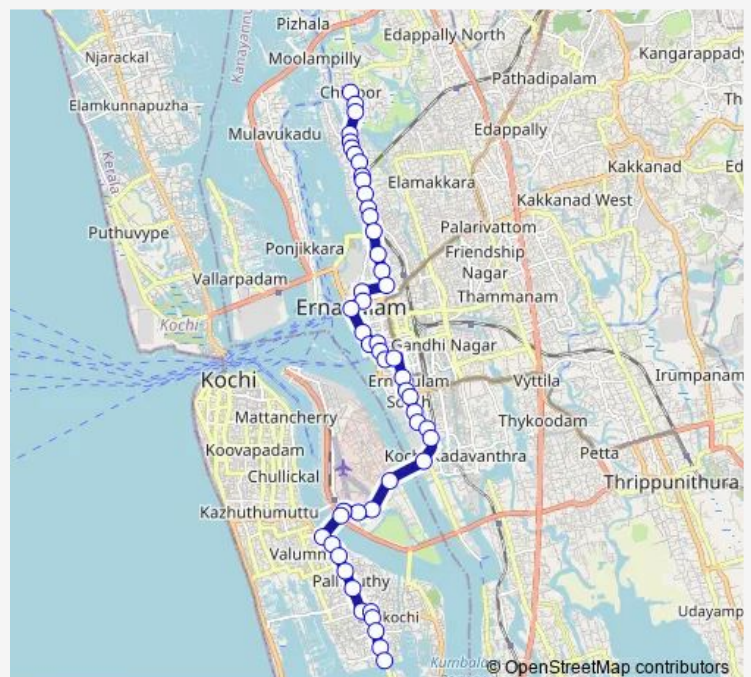

Saritha

High Court Junction

Menaka

Route schedule

Chittoor Temple — Perumpadappu

Monday 06:00

Tuesday 06:00

Wednesday 06:00

Thursday 06:00

Friday 06:00

Saturday 06:00

Sunday 06:00

Route info

Direction: Chittoor Temple

Stops: 50

Trip Duration: 0 hour 55 min

Chittoor Temple ↔ Perumpadappu

St Therasas College

Convent Junction

Boat Jetty Junction

Hospital Junction

Maharajas Hostel

Jose Junction

Pallimukku Junction