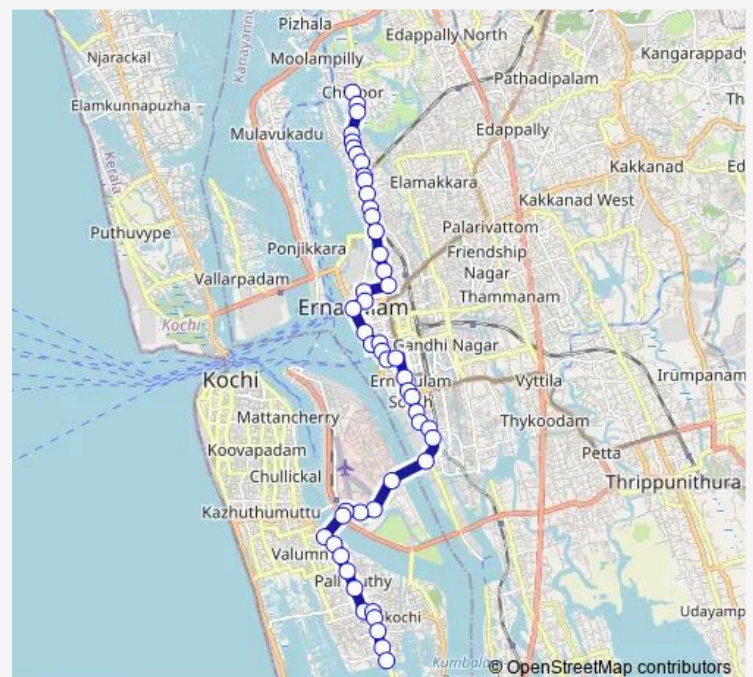

Saritha

High Court Junction

Menaka

Route schedule

Chittoor Temple — Perumpadappu

Monday 06:00

Tuesday 06:00

Wednesday 06:00

Thursday 06:00

Friday 06:00

Saturday 06:00

Sunday 06:00

Route info

Direction: Chittoor Temple

Stops: 50

Trip Duration: 0 hour 55 min

Chittoor Temple ↔ Perumpadappu

St Therasas College

Convent Junction

Boat Jetty Junction

Hospital Junction

Maharajas Hostel

Jose Junction

Pallimukku Junction

Thursday 06:00

Friday 06:00

Saturday 06:00

Sunday 06:00

Route info

Direction: Perumpadappu

Stops: 48

Trip Duration: 0 hour 54 min