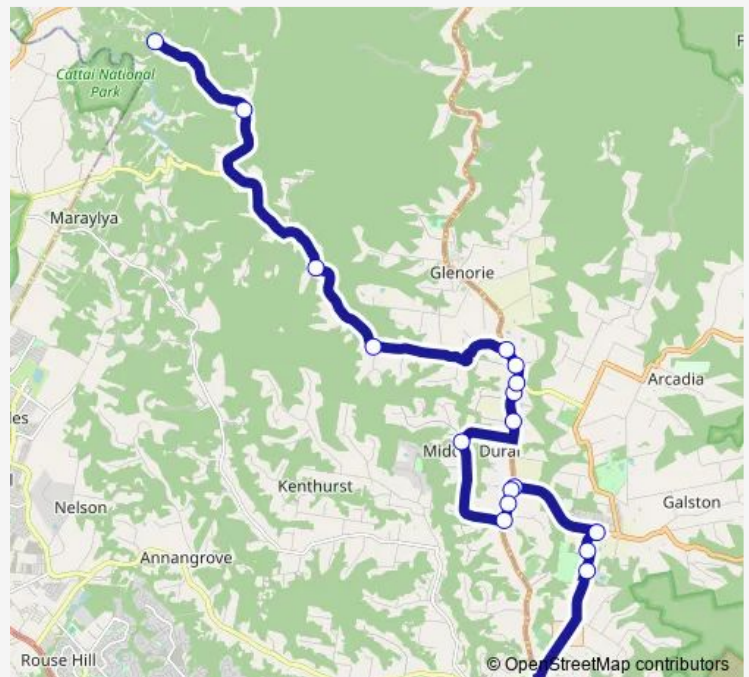

School Bus 3570 Galston HS to Halcrows Rd at Willows Park Gr via Middle Dural Ps

[Go to website](#)

Direction

Dural Public School, Old Northern Rd — Halcrows Rd At Willows Park Gr

18 stops

[Open route schedule](#)

Cattai Ridge Rd At Smiths Lane

Hillside Public School, Cattai Ridge Rd

Halcrows Rd Opp Smallwood Rd

Halcrows Rd At Willows Park Gr

Route schedule

Dural Public School, Old Northern Rd — Halcrows Rd At Willows Park Gr

Monday	15:25
Tuesday	15:25
Wednesday	15:25
Thursday	15:25
Friday	15:25
Saturday	—
Sunday	—

Route info

Direction: Dural Public School, Old Northern Rd

Stops: 18

Trip Duration: 0 hour 45 min

3570 School Bus time schedules and route maps are available in an offline PDF at busmaps.com. Use the busmaps.com website to see live bus times, train schedule or subway schedule, and step-by-step directions for all public transit in Galston