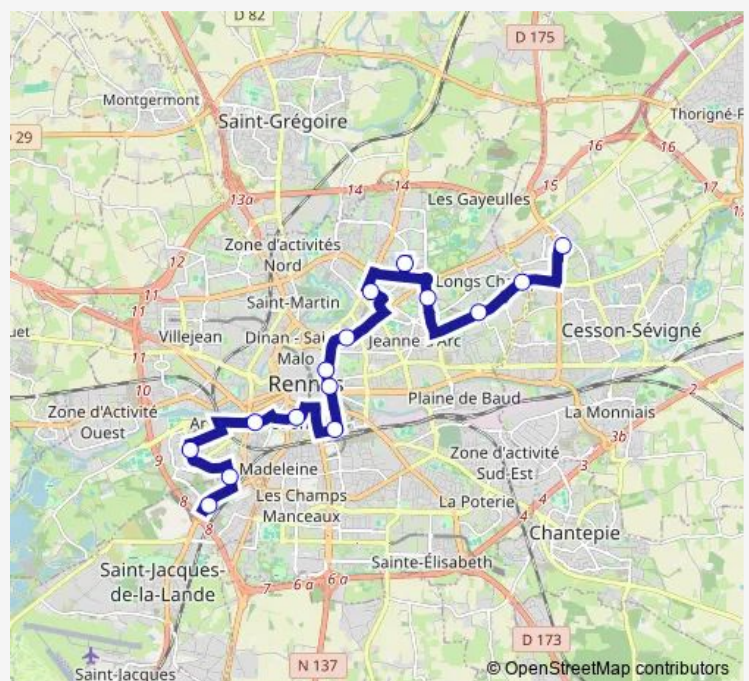

### Route schedule

Cesson - Viasilva — Saint-Jacques - Gaîté

Monday	05:00
Tuesday	05:00
Wednesday	05:00
Thursday	05:00
Friday	05:00
Saturday	05:00
Sunday	05:00

### Route info

Direction: Cesson - Viasilva

Stops: 15

Trip Duration: 0 hour 48 min

## Direction

Saint-Jacques - Gaîté — Cesson - Viasilva

15 stops

[Open route schedule](#)

Saint-Jacques - Gaîté

La Courrouze

Cleunay

Mabilais