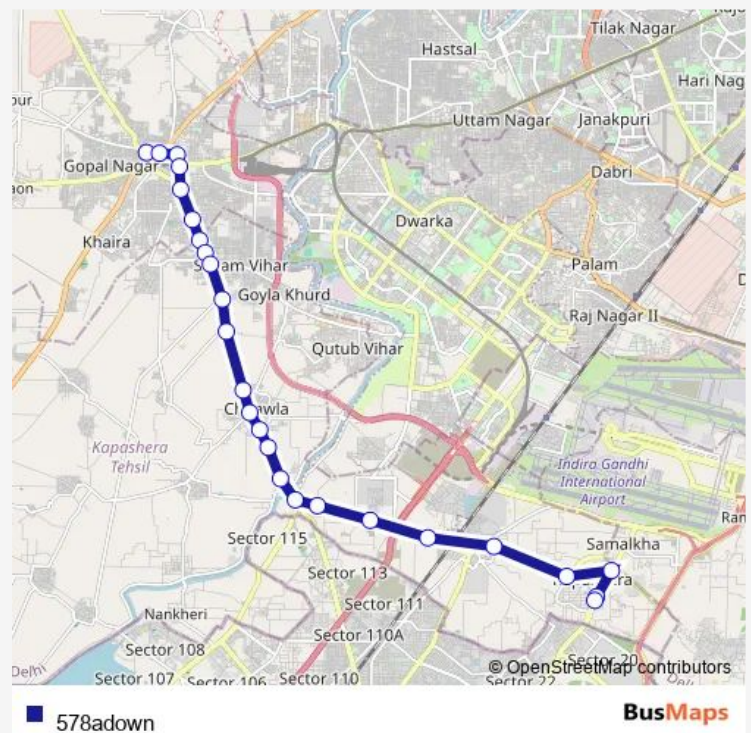

Bamnoli Crossing

Bijwasan Railway Station

Shri Golok Dham Bijwasan School

Route schedule

Najafgarh Terminal — Kapashera Border

Monday 05:06-22:03

Tuesday 05:06-22:03

Wednesday 05:06-22:03

Thursday 05:06-22:03

Friday 05:06-22:03

Saturday 05:06-22:03

Sunday 05:06-22:03

Route info

Direction: Najafgarh Terminal

Stops: 25

Trip Duration: 1 hour 9 min