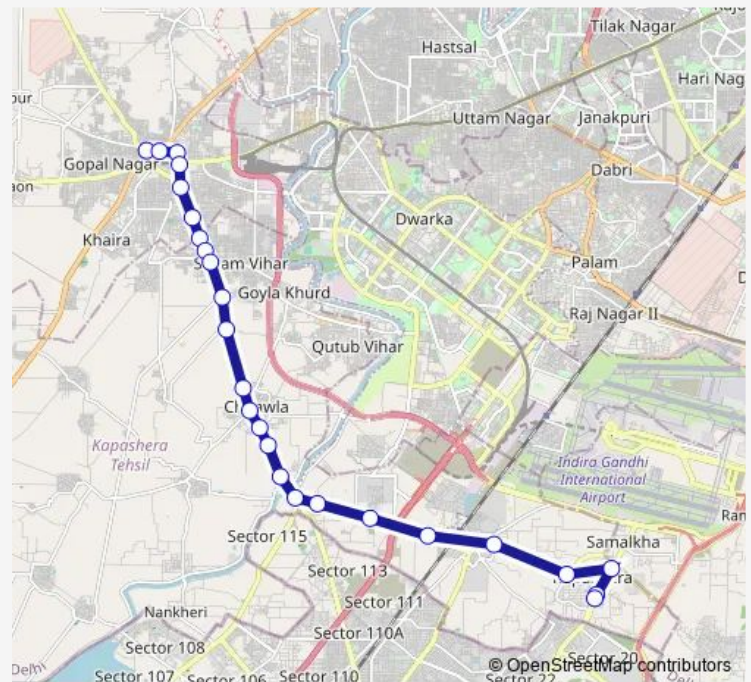

Bamnoli Crossing

Bijwasan Railway Station

Shri Golok Dham Bijwasan School

Route schedule

Najafgarh Terminal — Kapashera Border

Monday 05:06-22:03

Tuesday 05:06-22:03

Wednesday 05:06-22:03

Thursday 05:06-22:03

Friday 05:06-22:03

Saturday 05:06-22:03

Sunday 05:06-22:03

Route info

Direction: Najafgarh Terminal

Stops: 25

Trip Duration: 1 hour 9 min