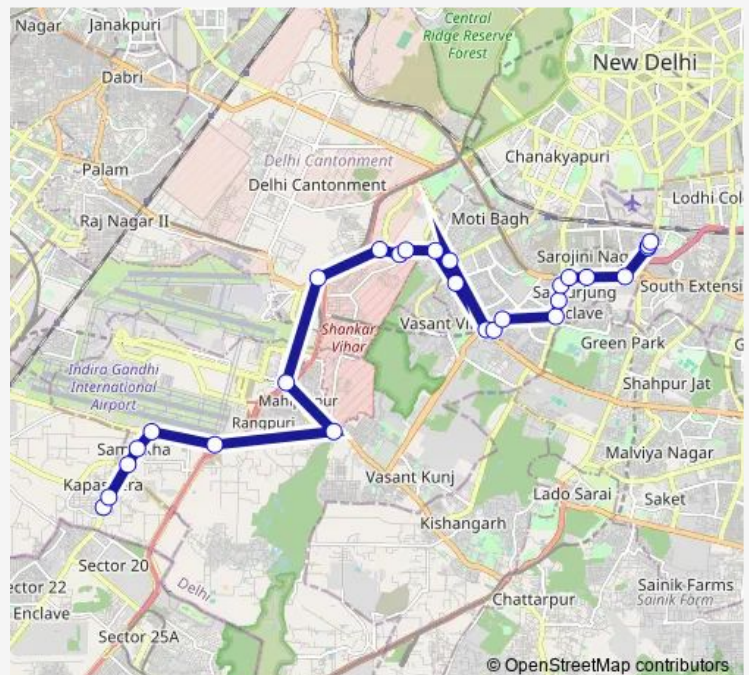

### Route schedule

Kapashera Border — Safdarjung Terminal

Monday 11:18-20:38

Tuesday 11:18-20:38

Wednesday 11:18-20:38

Thursday 11:18-20:38

Friday 11:18-20:38

Saturday 11:18-20:38

Sunday 11:18-20:38

### Route info

Direction: Kapashera Border

Stops: 27

Trip Duration: 1 hour 25 min

578adown

BusMaps

Africa Avenue

Nauroji Nagar