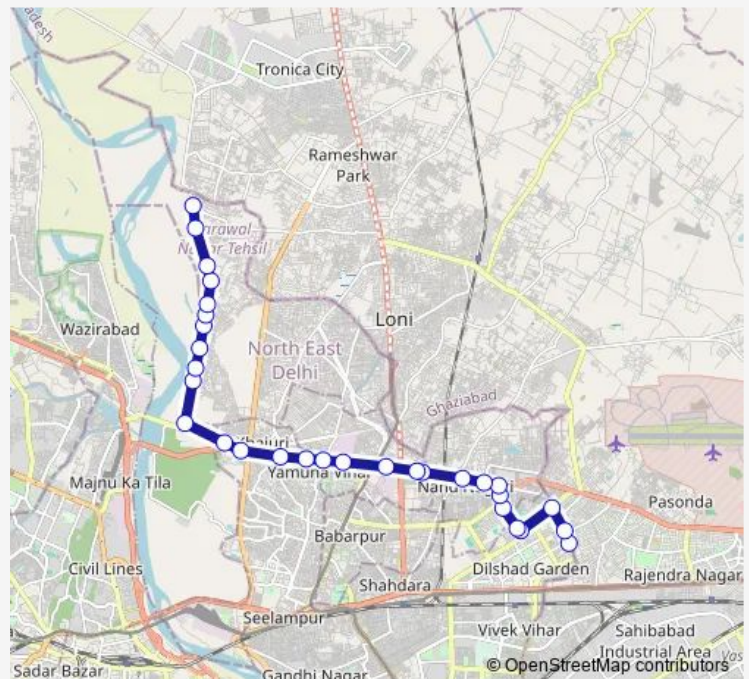

Rajeev Nagar

Gurudwara Nanak Sar

Pusta No 1 Sonia Vihar

Route schedule

Dilshad Garden Depot Cluster — Chauhan Patti (Terminal)

Monday 05:50-19:40

Tuesday 05:50-19:40

Wednesday 05:50-19:40

Thursday 05:50-19:40

Friday 05:50-19:40

Saturday 05:50-19:40

Sunday 05:50-19:40

Route info

Direction: Dilshad Garden Depot Cluster

Stops: 30

Trip Duration: 1 hour 1 min