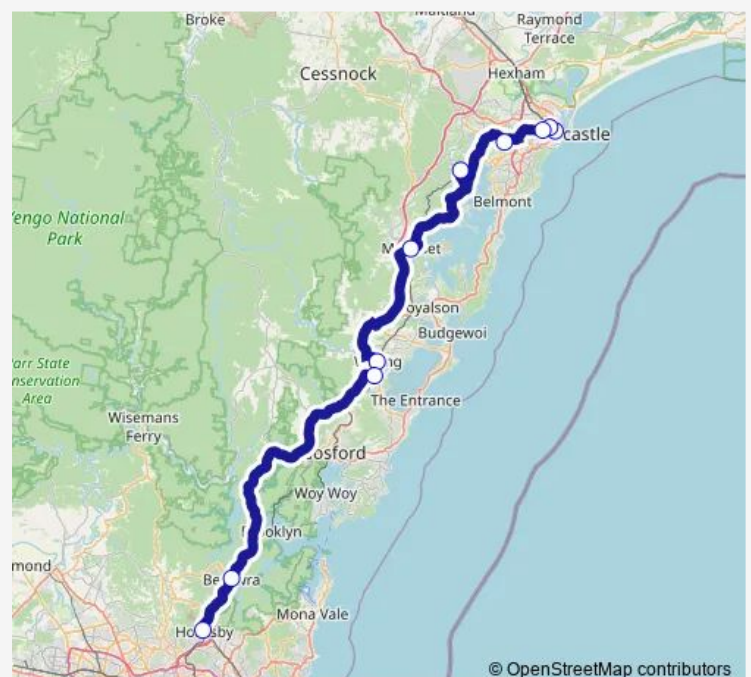

Rail Replacement Bus Service 37CN Hornsby, Berowra, Tuggerah, Wyong, Morisset, Fassifern, Cardiff, Broadmeadow, all to Newcastle

[Go to website](#)

Direction

Hornsby Station, George St — Newcastle Interchange, Stand B

Tuesday —

Wednesday —

Thursday —

Friday —

Saturday 03:17-02:47⁺¹

Sunday 03:17-02:47⁺¹

Route info

Direction: Hornsby Station, George St

Stops: 10

Trip Duration: 2 hour 44 min

Direction

Newcastle Interchange, Stand C — George St Opp Hornsby Station

10 stops

[Open route schedule](#)

Newcastle Interchange, Stand C

Hamilton Station, Beaumont St, Stand B

Broadmeadow Station, Graham Rd

Cardiff Station, Main Rd

Fassifern Station, Tucker Cl

Morriset Station, Stand A

Wyong Station, Stand A

Tuggerah Station, Pacific Hwy

Berowra Station, Pacific Hwy

George St Opp Hornsby Station