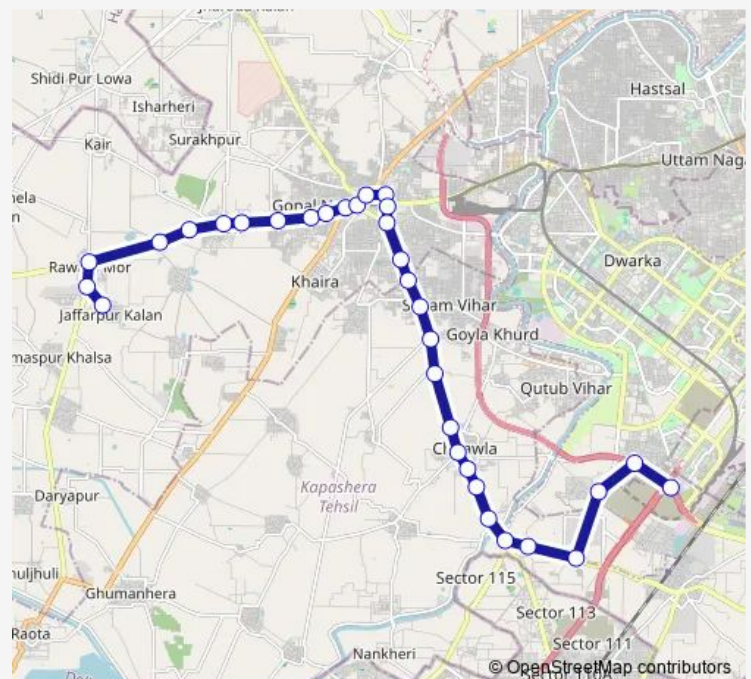

Bus 821stldown

[Go to website](#)

Direction

Jaffar Pur Kalan — Dwarka Sec 22 Cluster Depot

32 stops

[Open route schedule](#)

Jaffar Pur Kalan

Jaffarpur Rtrm Hospital

Rawta Crossing

Surehra Crossing

Mitraon School

Mitraon Village

Mitraon Extension

Indra Service Station

Nanak Piyau

Prem Nursary

Khera More / Ghuman Hera Crossing

Nazafgarh Dhansa More

Jharoda Crossing

Health Centre

Najafgarh Delhi Gate

Chawla Stand Najafgarh

BDO Office Roshan Pura

Durga Vihar

Goela Dairy Crossing

Jhatikara Crossing

Rewla Taj Pur More

Route schedule

Jaffar Pur Kalan — Dwarka Sec 22 Cluster Depot

Monday 21:11

Tuesday 21:11

Wednesday 21:11

Thursday 21:11

Friday 21:11

Saturday 21:11

Sunday 21:11

Route info

Direction: Jaffar Pur Kalan

Stops: 32

Trip Duration: 1 hour 27 min

821stldown