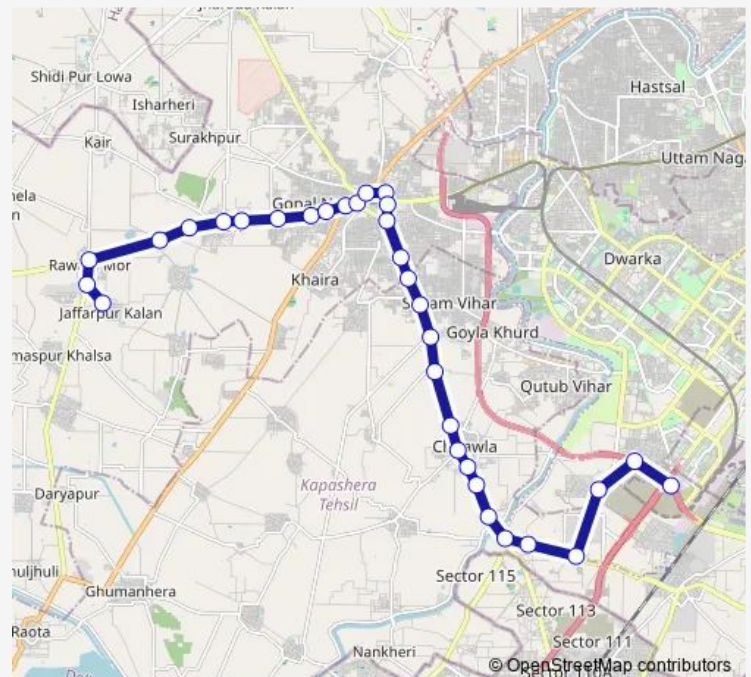

Goela Dairy Crossing

Jhatikara Crossing

Rewla Taj Pur More

Route schedule

Jaffar Pur Kalan — Dwarka Sec 22 Cluster Depot

Monday 21:11

Tuesday 21:11

Wednesday 21:11

Thursday 21:11

Friday 21:11

Saturday 21:11

Sunday 21:11

Route info

Direction: Jaffar Pur Kalan

Stops: 32

Trip Duration: 1 hour 27 min