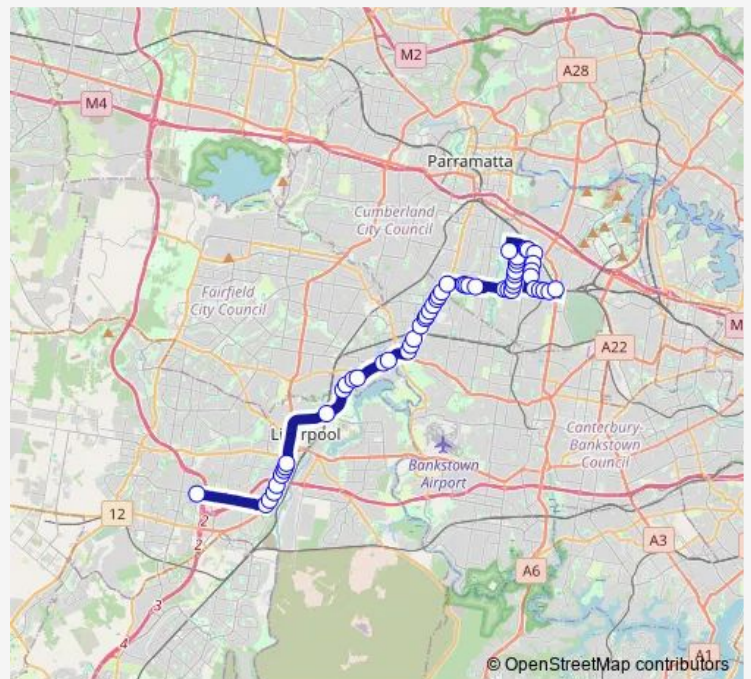

School Bus S567 Amity College Prestons to Lidcombe

[Go to website](#)

**Direction**

Amity College, Kurrajong Rd — Bridge St Opp Lidcombe Library

54 stops

[Open route schedule](#)

- Amity College, Kurrajong Rd
- Hume Hwy Opp Lang Rd
- Hume Hwy Opp Marsh Pde
- Casula Shops, Hume Hwy
- Hume Hwy After Graham Av
- Hume Hwy After Boundary Rd
- Hume Hwy After Reilly St
- Hume Hwy Before Rose St
- Hume Hwy At Passefield St
- Warwick Farm Station, Hume Hwy
- Hume Hwy Before Liverpool St
- Hume Hwy At Junction St
- Hume Hwy Before Cabramatta Rd East
- Hume Hwy At Wadds Av
- Hume Hwy At Willowbank Cres
- Hume Highway Reserve, Hume Hwy
- Woodville Rd At Allowrie Rd
- Woodville Rd After Kirrang Av
- Woodville Rd After Howatt St
- Woodville Rd Before Tangerine St
- Woodville Rd After Malta St

Route schedule

Amity College, Kurrajong Rd — Bridge St Opp Lidcombe Library

Monday	15:30
Tuesday	15:30
Wednesday	15:30
Thursday	15:30
Friday	15:30
Saturday	—
Sunday	—

Route info

Direction: Amity College, Kurrajong Rd

Stops: 54

Trip Duration: 1 hour 3 min

S567 — Amity College Prestons to Lidcombe

Woodville Rd Opp Minmai Rd

Woodville Rd At Lisbon St

Woodville Rd At Fairfield St

Woodville Rd Before Orchardleigh St

Woodville Rd At The Promenade

Woodville Rd Before Springfield St

Woodville Rd At Henry St

Rawson Rd After Excelsior St

Rawson Rd Before Bligh St

Rawson Rd At Robertson St

Rawson Rd Before Blaxcell St

Wellington Rd At Richmond Av

Wellington Rd After Beaumont St