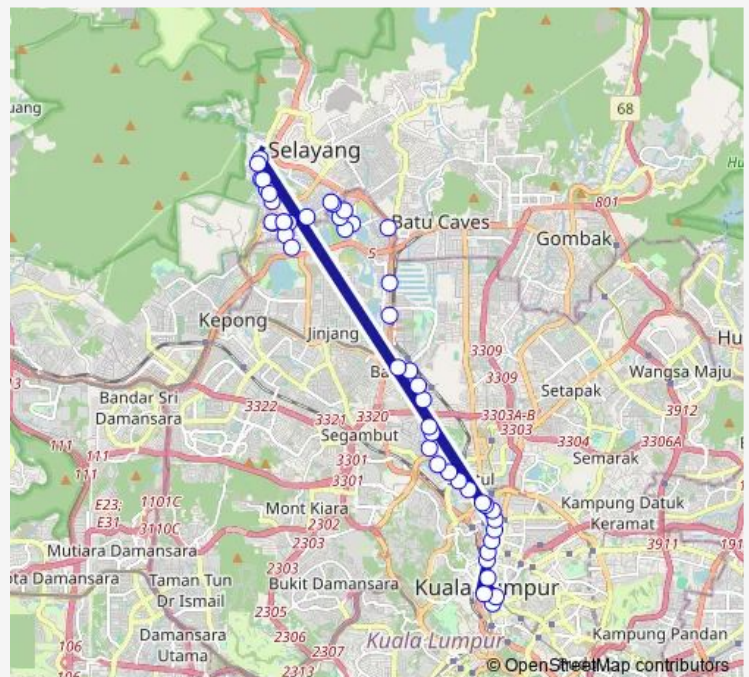

### Route schedule

Hsbc, Medan Pasar — Taman Selayang Jaya, Jalan SJ 27

Monday 06:00

Tuesday 06:00

Wednesday 06:00

Thursday 06:00

Friday 06:00

Saturday 06:00

### Route info

Direction: Hsbc, Medan Pasar

Stops: 47

Trip Duration: 17 hour 0 min

■ U209 — Taman Selayang jaya

Wisma Haji Pilus, Jalan Ipoh

Kompleks Sungai Mas, Jalan Ipoh

Taman Wahyu, Jalan Ipoh

## Route info

Direction: Taman Selayang Jaya, Jalan SJ 27

Stops: 37

Trip Duration: 17 hour 0 min

Perkim (opp.), Jalan Ipoh

Hospital Damai, Jalan Ipoh

Stesen Monorel Chow Kit, Jalan Ipoh

Chow Kit, Jalan Tunku Abdul Rahman