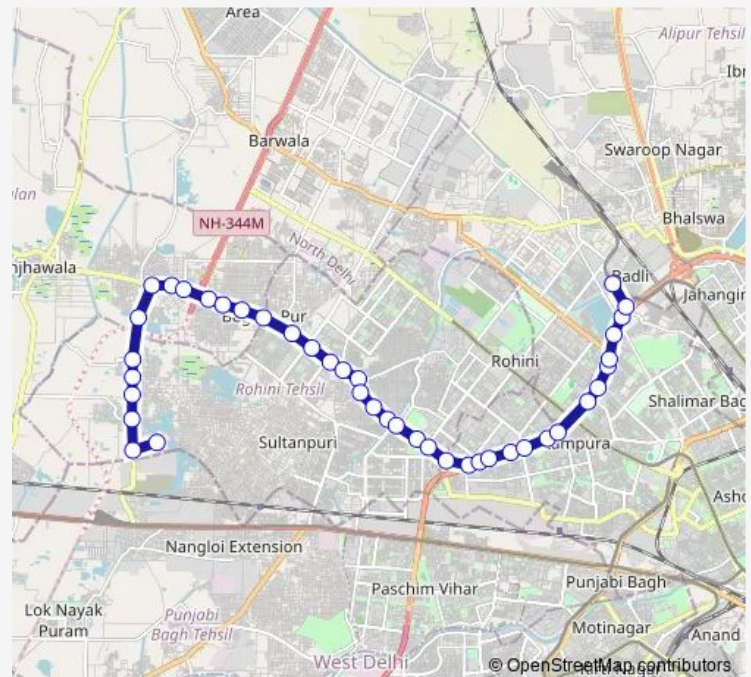

### Route schedule

Rani Khera Depot 2 — Badli Village

Monday 04:45-07:25

Tuesday 04:45-07:25

Wednesday 04:45-07:25

Thursday 04:45-07:25

Friday 04:45-07:25

Saturday 04:45-07:25

Sunday 04:45-07:25

### Route info

Direction: Rani Khera Depot 2

Stops: 41

Trip Duration: 1 hour 16 min

126stlup

Buddh vihar

Mangol Puri Y Block

Mangol Pur Khurd