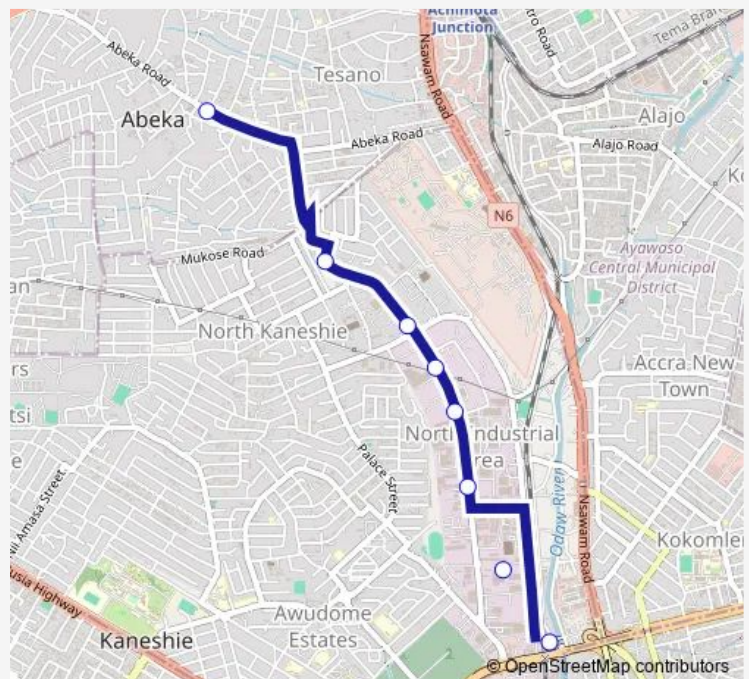

Bus 028B Abeka Market station to Circle Near Las Palmas (Protoa)

[Go to website](#)

Direction

Terminal Abeka Market station — Terminal Circle Near Las Palmas (Protoa)

8 stops

[Open route schedule](#)

Terminal Abeka Market station

Lake Side

Old Melcom 2

Industrial Area Stanbic

Kasadjan

Industrial Area Ssb

Fan Milk

Terminal Circle Near Las Palmas (Protoa)

Route schedule

Terminal Abeka Market station — Terminal Circle Near Las Palmas (Protoa)

Monday	12:50
Tuesday	12:50
Wednesday	12:50
Thursday	12:50
Friday	12:50
Saturday	12:50
Sunday	12:50

Route info

Direction: Terminal Abeka Market station

Stops: 8

Trip Duration: 0 hour 25 min

028B — Abeka Market station to Circle Near Las Palmas (Protoa)

028B Bus time schedules and route maps are available in an offline PDF at busmaps.com. Use the busmaps.com website to see live bus times, train schedule or subway schedule, and step-by-step directions for all public transit in Accra