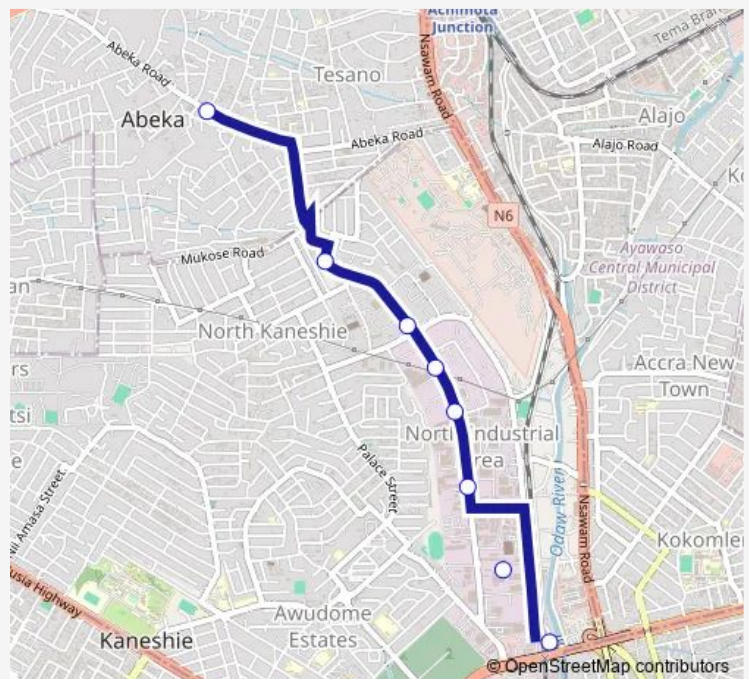

Bus 028b Abeka Market station to Circle Near Las Palmas (Protoa)

[Go to website](#)

Direction

Terminal Abeka Market station — Terminal Circle Near Las Palmas (Protoa)

8 stops

[Open route schedule](#)

Terminal Abeka Market station

Lake Side

Old Melcom 2

Industrial Area Stanbic

Kasadjan

Industrial Area Ssb

Fan Milk

Terminal Circle Near Las Palmas (Protoa)

Route schedule

Terminal Abeka Market station — Terminal Circle Near Las Palmas (Protoa)

Monday 12:50

Tuesday 12:50

Wednesday 12:50

Thursday 12:50

Friday 12:50

Saturday 12:50

Sunday 12:50

Route info

Direction: Terminal Abeka Market station

Stops: 8

Trip Duration: 0 hour 25 min

028b Bus time schedules and route maps are available in an offline PDF at busmaps.com. Use the busmaps.com website to see live bus times, train schedule or subway schedule, and step-by-step directions for all public transit in Accra