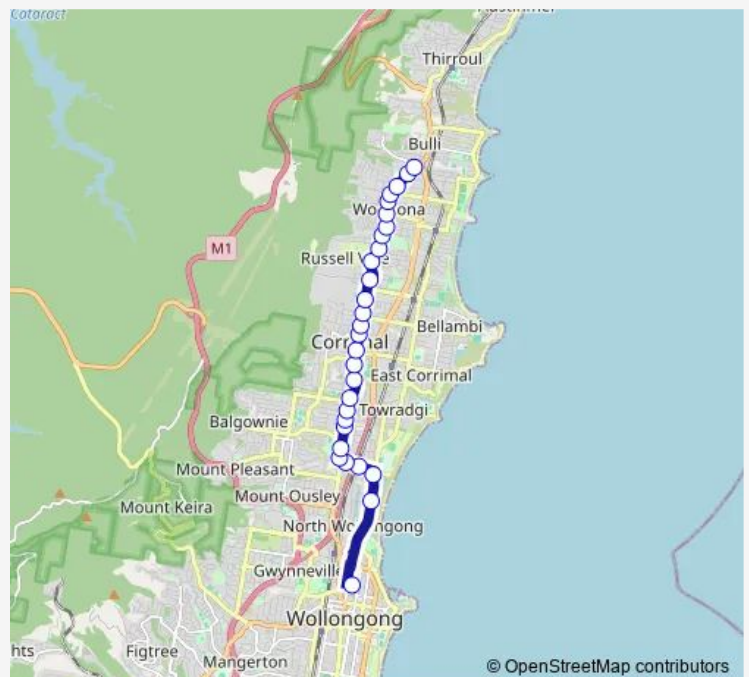

School Bus S013 Woonona to Smiths Hill High

[Go to website](#)

Direction

Smith's Hill High School, Gipps St — Princes Hwy Before Hospital Rd

29 stops

[Open route schedule](#)

- Smith's Hill High School, Gipps St
- Innovation Campus, Squires Way
- Squires Way Before Elliotts Rd
- Fairy Meadow Station, Elliotts Rd
- Elliotts Rd At Grafton St
- Princes Hwy Opp Elliotts Rd
- Guest Park, Princes Hwy
- Princes Hwy At Jardine St
- Princes Hwy Opp Florence St
- Princes Hwy Opp Hope St
- Princes Hwy After Caldwell Av
- Princes Hwy At Angel St
- Princes Hwy Before Tarrawanna Rd
- Princes Hwy After Railway St
- Living Hope Baptist Church, Princes Hwy
- St Columbkille's Corrimal Primary School, Princes Hwy
- Princes Hwy After Robson St
- Princes Hwy Opp Albert St
- Princes Hwy After Broker St
- Princes Hwy Opp Collaery Rd
- Princes Hwy At Rixons Pass Rd

Route schedule

Smith's Hill High School, Gipps St — Princes Hwy Before Hospital Rd

Monday	14:15
Tuesday	14:50
Wednesday	14:50
Thursday	14:50
Friday	14:50
Saturday	—
Sunday	—

Route info

Direction: Smith's Hill High School, Gipps St

Stops: 29

Trip Duration: 0 hour 25 min

S013 — Woonona to Smiths Hill High