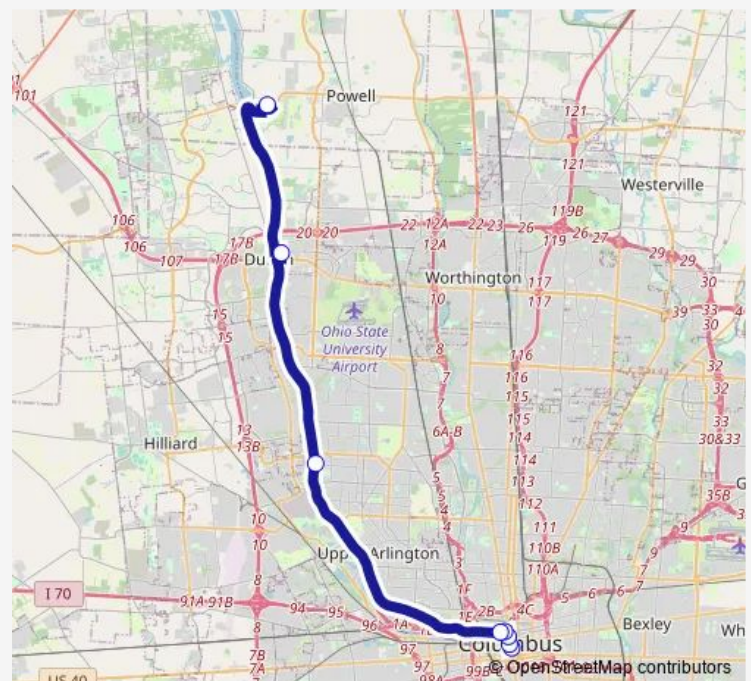

W Spring ST & Marconi Blvd

Riverside DR & Nottingham Rd

Dublin Dale DR Park & Ride

Columbus Zoo

### Route schedule

E State ST & S High St — Columbus Zoo

Monday 08:14-18:00

Tuesday 08:14-18:00

Wednesday 08:14-18:00

Thursday 08:14-18:00

Friday 08:14-18:00

Saturday 08:14-18:00

### Route info

Direction: E State ST & S High St

Stops: 8

Trip Duration: 0 hour 41 min

ZOO — Columbus Zoo

## Direction

Columbus Zoo — E State ST & S High St

7 stops

[Open route schedule](#)

Columbus Zoo

Dublin Dale DR Park & Ride

Riverside DR & Nottingham Rd

W Long ST & N High St