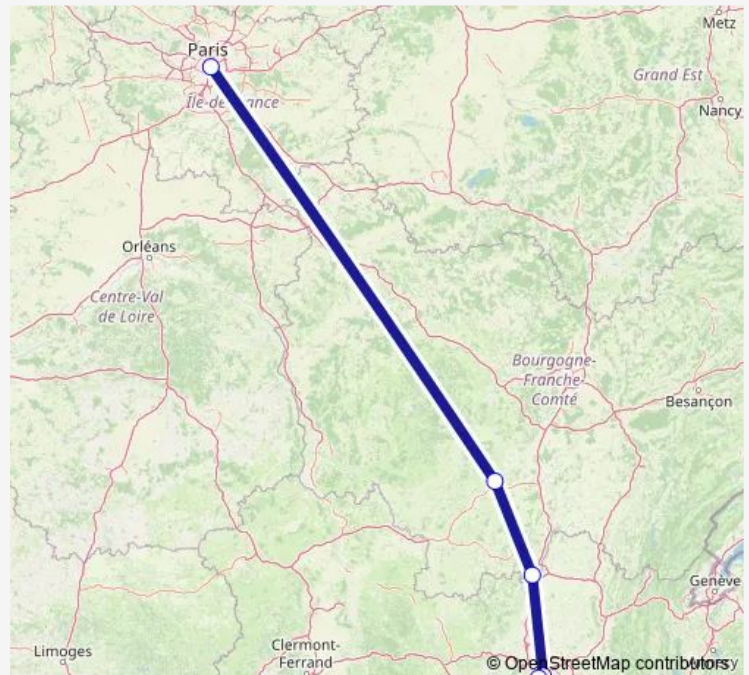

# Rail 601a Paris - Lyon Tgv

[Go to website](#)**Direction**

Paris Gare de Lyon Hall 1 - 2 — Lyon Perrache

5 stops

[Open route schedule](#)

Paris Gare de Lyon Hall 1 - 2

Le Creusot-Tgv

Mâcon - Loché Tgv

Lyon Part Dieu

Lyon Perrache

**Route schedule**

Paris Gare de Lyon Hall 1 - 2 — Lyon Perrache

Monday	06:20-21:00
Tuesday	06:20-21:00
Wednesday	06:20-21:00
Thursday	06:20-21:00
Friday	06:20-21:00
Saturday	07:00-17:52
Sunday	07:52-21:00

**Route info**

Direction: Paris Gare de Lyon Hall 1 - 2

Stops: 5

Trip Duration: 2 hour 24 min

■ 601a — Paris - Lyon Tgv

**Direction**

Lyon Perrache — Paris Gare de Lyon Hall 1 - 2

5 stops

## Route info

Direction: Lyon Perrache

Stops: 5

Trip Duration: 2 hour 26 min

601a Rail time schedules and route maps are available in an offline PDF at busmaps.com. Use the busmaps.com website to see live bus times, train schedule or subway schedule, and step-by-step directions for all public transit in Lyon