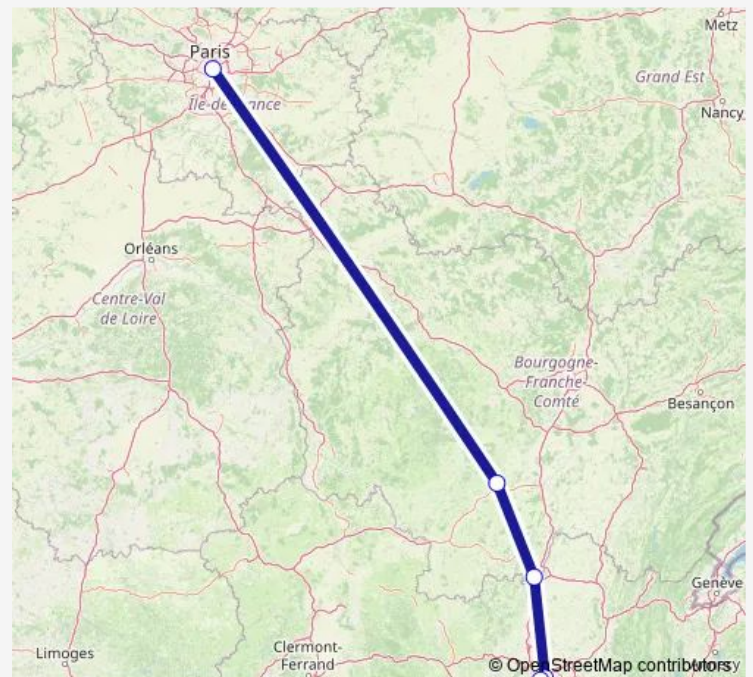

High Speed Rail Service 601a

[Go to website](#)

Direction

Paris Gare de Lyon — Lyon Perrache

3 stops

[Open route schedule](#)

Paris Gare de Lyon

Dijon

Lyon Perrache

Route schedule

Paris Gare de Lyon — Lyon Perrache

Monday	—
Tuesday	—
Wednesday	—
Thursday	—
Friday	—
Saturday	—
Sunday	18:44

Route info

Direction: Paris Gare de Lyon

Stops: 3

Trip Duration: 4 hour 11 min

601a

Direction

Lyon Part Dieu — Paris Gare de Lyon

4 stops

[Open route schedule](#)

Lyon Part Dieu

Dijon

Montbard

Stops: 4

Trip Duration: 4 hour 38 min

Direction

Lyon Perrache — Paris Gare de Lyon

5 stops

[Open route schedule](#)

Lyon Perrache

Lyon Part Dieu