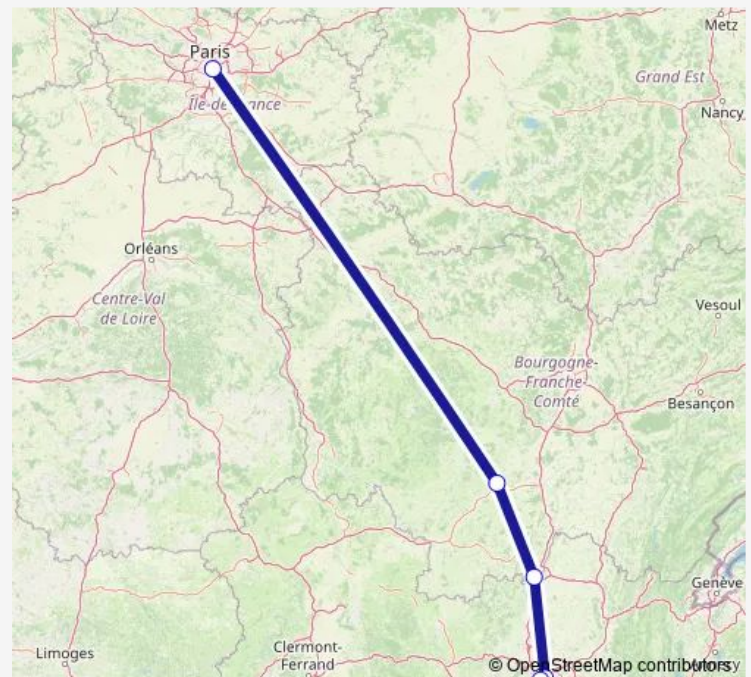

High Speed Rail Service 601A

[Go to website](#)

Direction

Paris Gare de Lyon — Lyon Perrache

3 stops

[Open route schedule](#)

Paris Gare de Lyon

Dijon

Lyon Perrache

Route schedule

Paris Gare de Lyon — Lyon Perrache

Monday	—
Tuesday	—
Wednesday	—
Thursday	—
Friday	—
Saturday	—
Sunday	18:44

Route info

Direction: Paris Gare de Lyon

Stops: 3

Trip Duration: 4 hour 11 min

601A

Direction

Lyon Part Dieu — Paris Gare de Lyon

4 stops

[Open route schedule](#)

Lyon Part Dieu

Dijon

Montbard

Stops: 4

Trip Duration: 4 hour 38 min

Direction

Lyon Perrache — Paris Gare de Lyon

5 stops

[Open route schedule](#)

Lyon Perrache

Lyon Part Dieu