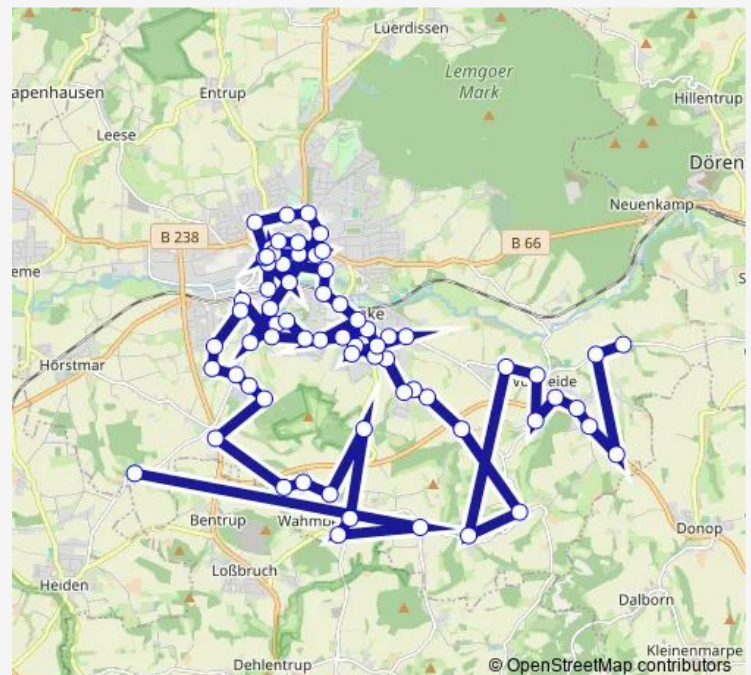

Le-Brake, Buschkamp

Le-Brake, Wiembecker Straße

Le-Brake, Stucken

Le-Brake, Hasenkamp

Le-Brake, Grabbestraße

Le-Brake, Schule

Le-Brake, Schiefe Breite

Le-Brake, Wilhelmsburg

Le-Brake, Markt

Route schedule

Le-Lütte, Plögerweg — Le-Wittighöferheide, Mitte

Monday 19:45-21:45

Tuesday 19:45-21:45

Wednesday 19:45-21:45

Thursday 19:45-21:45

Friday 19:45-23:45

Saturday 16:45-23:45

Sunday 08:45-21:45

Route info

Direction: Le-Lütte, Plögerweg

Stops: 77

Trip Duration: 0 hour 26 min

■ Ast2

Le-Brake, Danziger Straße

Le-Brake, Ewerbeckstraße

Le-Brake, Wasserfurche

Le-Brake, Innov. Campus Süd

Le-Brake, Mitte

Le-Brake, Lüttfeld

Lemgo, Braker Weg

Lemgo, Regenstor

Lemgo, Stiftstraße