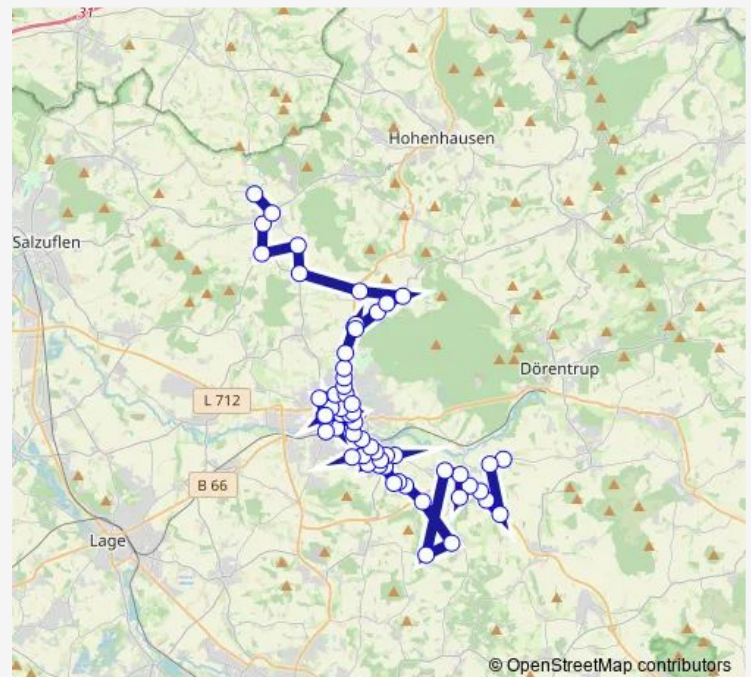

Rail AST2

[Go to website](#)

Direction

Kt-Talle, Albernberg — Lemgo, Spiegelberg

41 stops

[Open route schedule](#)

Kt-Talle, Albernberg

Kt-Talle, Alter Krug

Kt-Talle, Siedlung

Kt-Talle, Niederntalle

Le-Welstorf

Le-Kirchheide, Kirchheid.Krug

Le-Kirchheide, Hetland

Le-Brüntorf

Le-Matorf, Im Fahren

Lemgo, Matorf/Bredaerbruch

Le-Entrup, Schlingfeld

Le-Entrup

Le-Entrup, Am Kurzen Land

Le-Entrup, Scherenbreite

Lemgo, Dewitzstraße

Lemgo, Entruper Weg

Lemgo, Slavertrift

Lemgo, Stadtwerke

Lemgo, Konsul-Wolff-Straße

Lemgo, Richard-Wagner-Straße

Lemgo, Gosebrede

Route schedule

Kt-Talle, Albernberg — Lemgo, Spiegelberg

Monday 19:45-21:45

Tuesday 19:45-21:45

Wednesday 19:45-21:45

Thursday 19:45-21:45

Friday 19:45-23:45

Saturday 16:45-23:45

Sunday 08:45-21:45

Route info

Direction: Kt-Talle, Albernberg

Stops: 41

Trip Duration: 0 hour 17 min

■ AST2

BusMaps