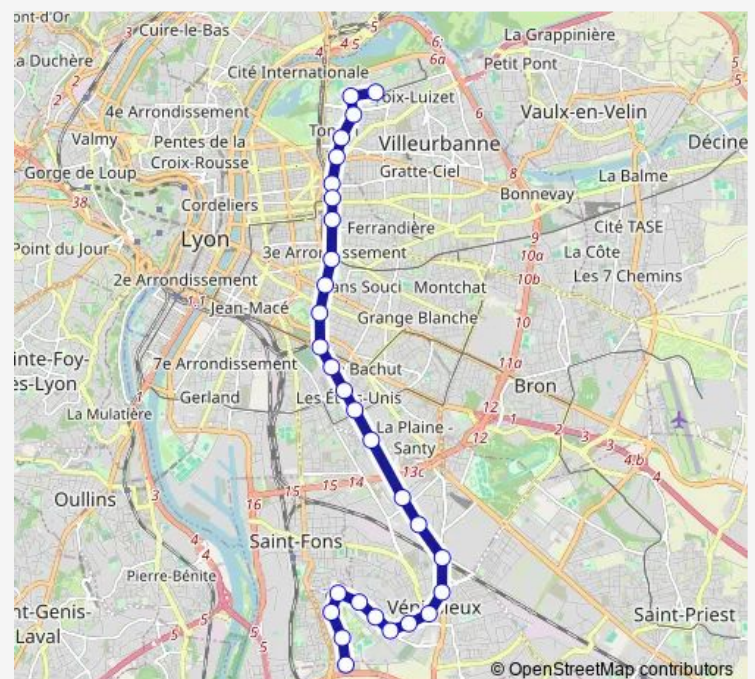

Direction

Hôp. Feyzin Vénissieux — La Doua - Gaston Berger

29 stops

[Open route schedule](#)

Hôp. Feyzin Vénissieux

Darnaise

Lenine - Corsiere

Maurice Thorez

Archives Departementales

Route schedule

Hôp. Feyzin Vénissieux — La Doua - Gaston Berger

Monday 04:35-23:32

Tuesday 04:35-23:32

Wednesday 04:35-23:32

Thursday 04:35-23:32

Friday 04:35-23:32

Saturday 04:35-23:32

Sunday 05:16-23:32

Route info

Direction: Hôp. Feyzin Vénissieux

Stops: 29

Trip Duration: 0 hour 46 min

T4 — La Doua - Gaston Berger -> Hôp. Feyzin Vénissieux

Gare Part-Dieu Villette

Thursday 09:26-22:25

Friday 09:26-22:25

Saturday —

Sunday —

Route info

Direction: La Doua - Gaston Berger

Stops: 8

Trip Duration: 0 hour 12 min