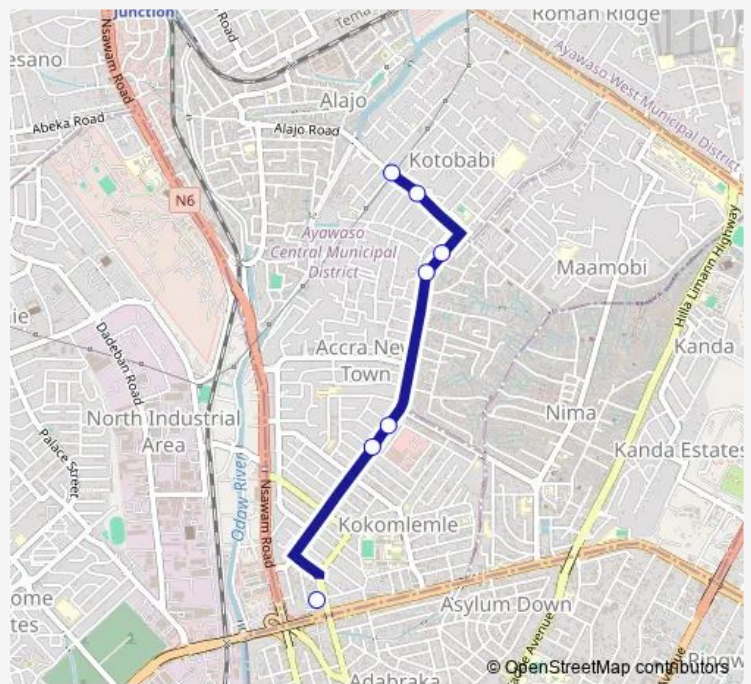

Bus 196A Circle Lido to Kotobabi Down Station

[Go to website](#)

Direction

Terminal Circle Lido — Terminal Kotobabi Down Station

7 stops

[Open route schedule](#)

Terminal Circle Lido

Road Side 196

Mallam Atta

Five Five

Adikansa Agya

Road Side 2 166

Terminal Kotobabi Down Station

Route schedule

Terminal Circle Lido — Terminal Kotobabi Down Station

Monday 09:45

Tuesday 09:45

Wednesday 09:45

Thursday 09:45

Friday 09:45

Saturday 09:45

Sunday 09:45

Route info

Direction: Terminal Circle Lido

Stops: 7

Trip Duration: 0 hour 18 min

196A — Circle Lido to Kotobabi Down Station

196A Bus time schedules and route maps are available in an offline PDF at busmaps.com. Use the busmaps.com website to see live bus times, train schedule or subway schedule, and step-by-step directions for all public transit in Accra