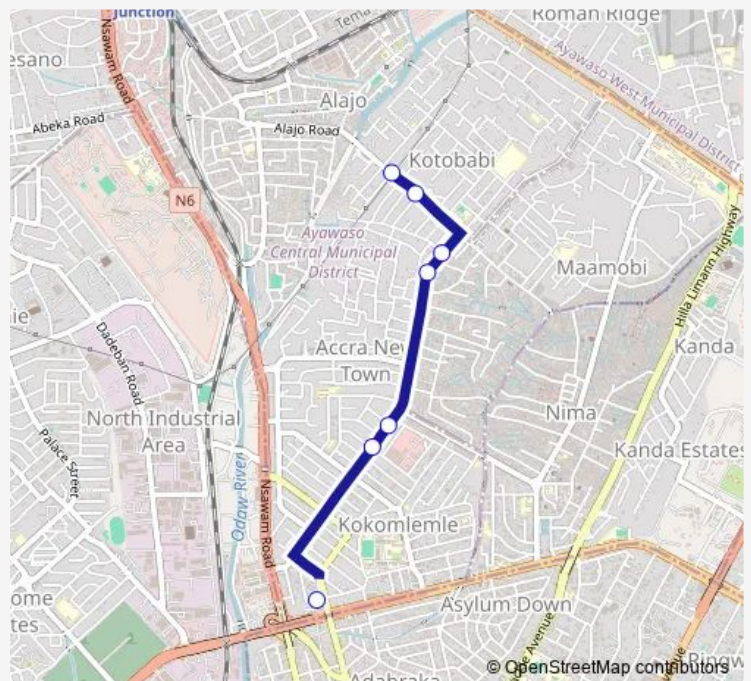

Bus 196a Circle Lido to Kotobabi Down Station

[Go to website](#)

Direction

Terminal Circle Lido — Terminal Kotobabi Down Station

7 stops

[Open route schedule](#)

Terminal Circle Lido

Road Side 196

Mallam Atta

Five Five

Adikansa Agya

Road Side 2 166

Terminal Kotobabi Down Station

Route schedule

Terminal Circle Lido — Terminal Kotobabi Down Station

Monday 09:45

Tuesday 09:45

Wednesday 09:45

Thursday 09:45

Friday 09:45

Saturday 09:45

Sunday 09:45

Route info

Direction: Terminal Circle Lido

Stops: 7

Trip Duration: 0 hour 18 min

196a — Circle Lido to Kotobabi Down Station

196a Bus time schedules and route maps are available in an offline PDF at busmaps.com. Use the busmaps.com website to see live bus times, train schedule or subway schedule, and step-by-step directions for all public transit in Accra