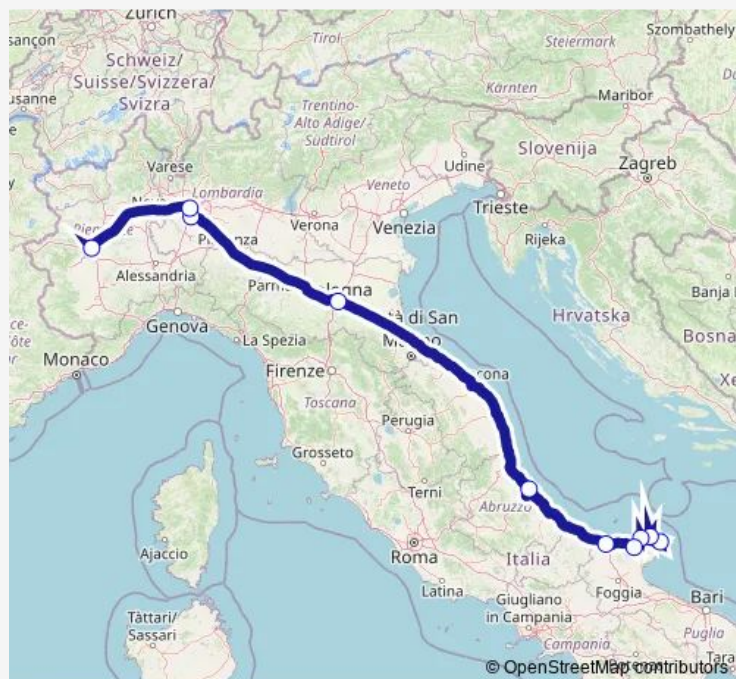

### Direction

Vieste — Turin (Vittorio Emanuele)

10 stops

[Open route schedule](#)

- Vieste
- Peschici
- Rodi Garganico
- Cagnano Varano
- Lesina
- Pescara
- Bologna (central bus station)
- Milan (Assago M2)
- Milan (Lampugnano bus station)
- Turin (Vittorio Emanuele)

### Route schedule

Vieste — Turin (Vittorio Emanuele)

Monday	18:10
Tuesday	18:10
Wednesday	18:10
Thursday	18:10
Friday	18:10
Saturday	18:10
Sunday	18:10

### Route info

Direction: Vieste

Stops: 10

Trip Duration: 13 hour 15 min

FlixBus N428 — Turin - Vieste

**Direction**

Turin (Vittorio Emanuele) — Vieste

10 stops

[Open route schedule](#)

Turin (Vittorio Emanuele)

Milan (Lampugnano bus station)

Milan (Assago M2)

Bologna (central bus station)

Pescara

Lesina

Cagnano Varano