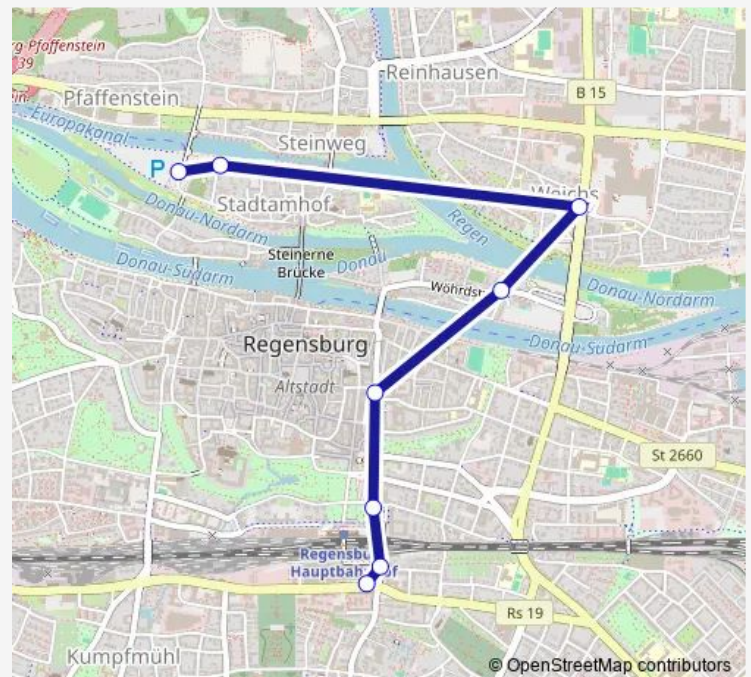

Direction

HBF Süd/Arcaden — Dultplatz

7 stops

[Open route schedule](#)

HBF Süd/Arcaden

HBF Süd/Arcaden

Regensburg Hbf

Dachauptplatz

Wöhrdstraße

Weichs/Dez

Dultplatz

Route schedule

HBF Süd/Arcaden — Dultplatz

Monday	16:28-00:04 ⁺¹
Tuesday	16:28-00:04 ⁺¹
Wednesday	13:04-00:04 ⁺¹
Thursday	16:28-00:04 ⁺¹
Friday	16:28-00:04 ⁺¹
Saturday	16:28-00:04 ⁺¹
Sunday	11:04-00:04 ⁺¹

Route info

Direction: HBF Süd/Arcaden

Stops: 7

Trip Duration: 0 hour 18 min

Direction

Dultplatz — HBF Süd/Arcaden

8 stops

[Open route schedule](#)

Route info

Direction: Dultplatz

Stops: 8

Trip Duration: 0 hour 16 min

Dult Bus time schedules and route maps are available in an offline PDF at busmaps.com. Use the busmaps.com website to see live bus times, train schedule or subway schedule, and step-by-step directions for all public transit in Regensburg