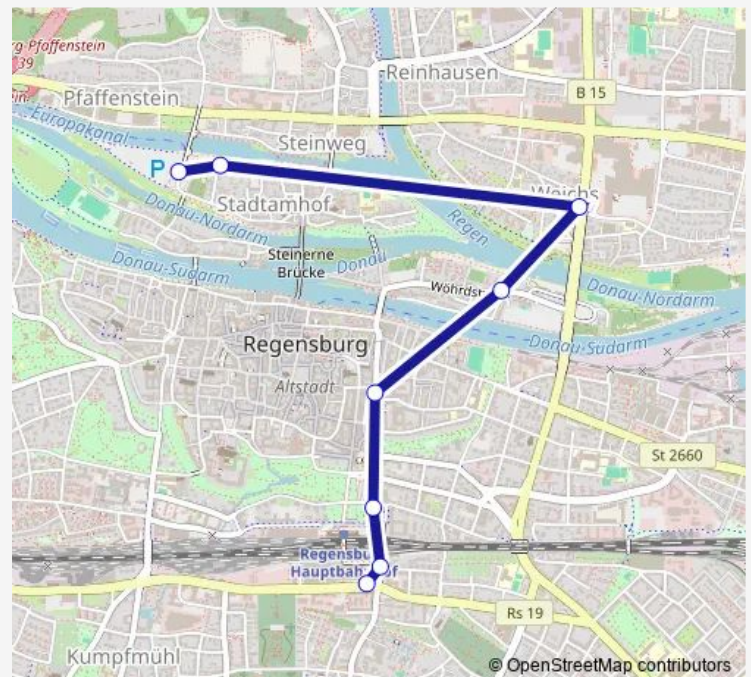

Bus DULT

[Go to website](#)

Direction

HBF Süd/Arcaden — Dultplatz

7 stops

[Open route schedule](#)

HBF Süd/Arcaden

HBF Süd/Arcaden

Regensburg Hbf

Dachauptplatz

Wöhrdstraße

Weichs/Dez

Dultplatz

Route schedule

HBF Süd/Arcaden — Dultplatz

Monday	16:28-00:04 ⁺¹
Tuesday	16:28-00:04 ⁺¹
Wednesday	13:04-00:04 ⁺¹
Thursday	16:28-00:04 ⁺¹
Friday	16:28-00:04 ⁺¹
Saturday	16:28-00:04 ⁺¹
Sunday	11:04-00:04 ⁺¹

Route info

Direction: HBF Süd/Arcaden

Stops: 7

Trip Duration: 0 hour 21 min

■ DULT

BusMaps

Direction

Dultplatz — HBF Süd/Arcaden

8 stops

[Open route schedule](#)

Dultplatz

Auf der Grede

Weichs/Dez

Wöhrdstraße

Dachauplatz

Regensburg Hbf