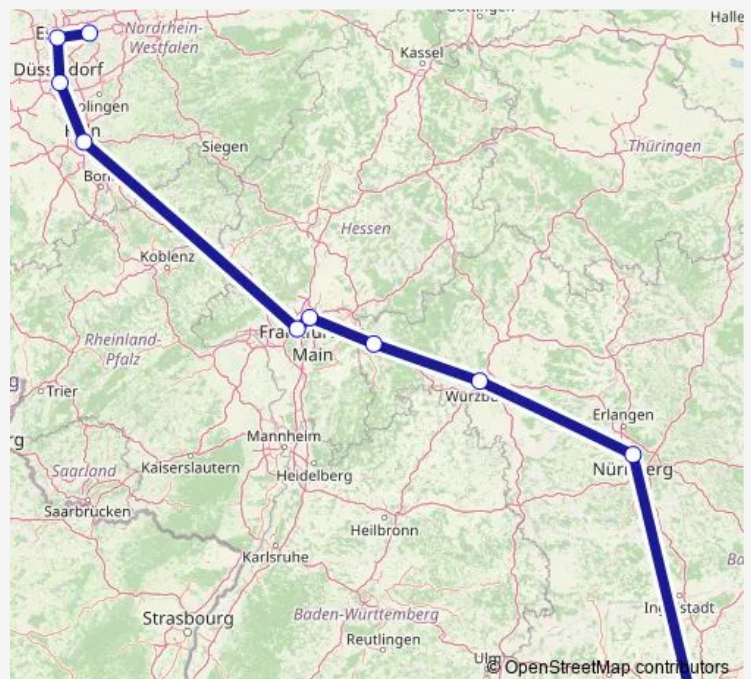

Rail ICE 727

[Go to website](#)

Direction

Essen Hbf — München Hbf

10 stops

[Open route schedule](#)

Essen Hbf

Duisburg Hbf

Düsseldorf Hbf

Köln Messe/Deutz Gl.11-12

Frankfurt(M) Flughafen Fernbf

Frankfurt(Main)Hbf

Aschaffenburg Hbf

Würzburg Hbf

Nürnberg Hbf

München Hbf

Route schedule

Essen Hbf — München Hbf

Monday 16:53

Tuesday —

Wednesday 16:53

Thursday 16:53

Friday —

Saturday —

Sunday —

Route info

Direction: Essen Hbf

Stops: 10

Trip Duration: 5 hour 13 min

ICE 727

ICE 727 Rail time schedules and route maps are available in an offline PDF at busmaps.com. Use the busmaps.com website to see live bus times, train schedule or subway schedule, and step-by-step directions for all public transit in Duesseldorf