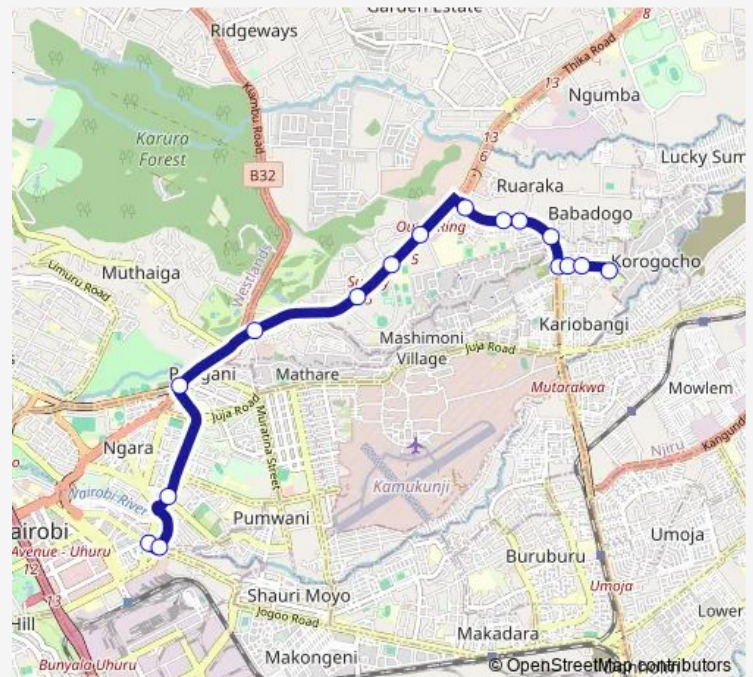

Baba Dogo Junction/Dawa

Garage/Riverside

Kariobangi Junction

Hill stone

Kanyama

Kariobangi Mwisho

Route schedule

Otc — Kariobangi Mwisho

Monday 06:00

Tuesday 06:00

Wednesday 06:00

Thursday 06:00

Friday 06:00

Saturday 06:00

Sunday 06:00

Route info

Direction: Otc

Stops: 16

Trip Duration: 0 hour 24 min

0027 — Kariobangi North - Thika road - Town

Direction

Kariobangi Mwisho — Otc

24 stops

[Open route schedule](#)