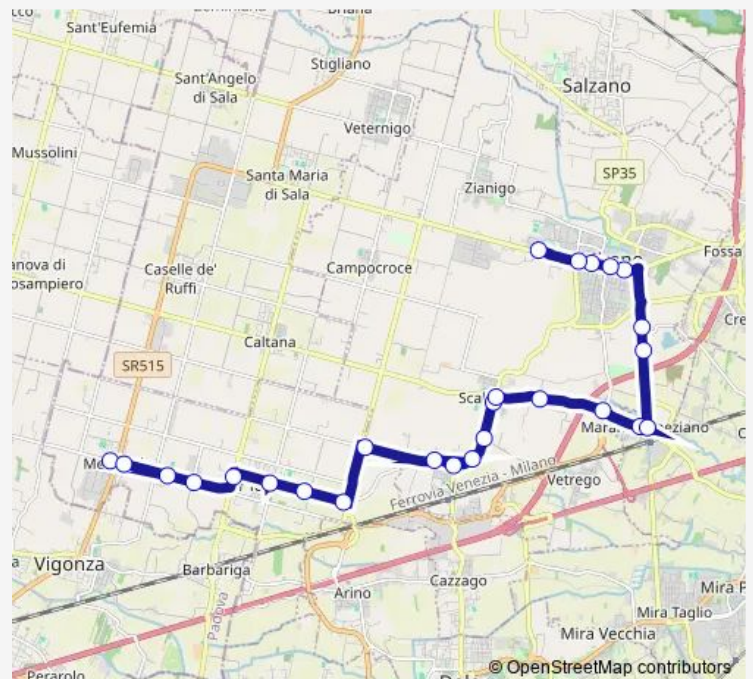

Direction

Mellaredo Cavinello — Mirano Matteotti

26 stops

[Open route schedule](#)

- Mellaredo Cavinello
- Mellaredo Vivaldi
- Rivale Chiesa
- Rivale Bosco
- Pianiga Roma
- Pianiga Roma
- Pianiga Bosco
- Pianiga Accoppe'
- Mirano Volpino
- Ballo' Centro
- Ballo' Stazione
- Ballo' Cimitero
- Ballo' Borgo Zucchero
- Scaltenigo Caltana
- Scaltenigo
- Scaltenigo Formigo
- Scaltenigo Porara
- Marano
- Marano Caltana
- Miranotaglio Sinistro
- Mirano Olmo

Route schedule

Mellaredo Cavinello — Mirano Matteotti

Monday	07:10
Tuesday	07:10
Wednesday	07:10
Thursday	07:10
Friday	07:10
Saturday	07:10
Sunday	—

Route info

Direction: Mellaredo Cavinello

Stops: 26

Trip Duration: 0 hour 27 min

27 stops

[Open route schedule](#)

Mirano Sport

Mirano Perugino

Mirano Grimani

Mirano Gramsci

Mirano Centro

Mirano Pestrino

Thursday 14:13

Friday 14:13

Saturday —

Sunday —

Route info

Direction: Mirano Sport

Stops: 27

Trip Duration: 0 hour 26 min