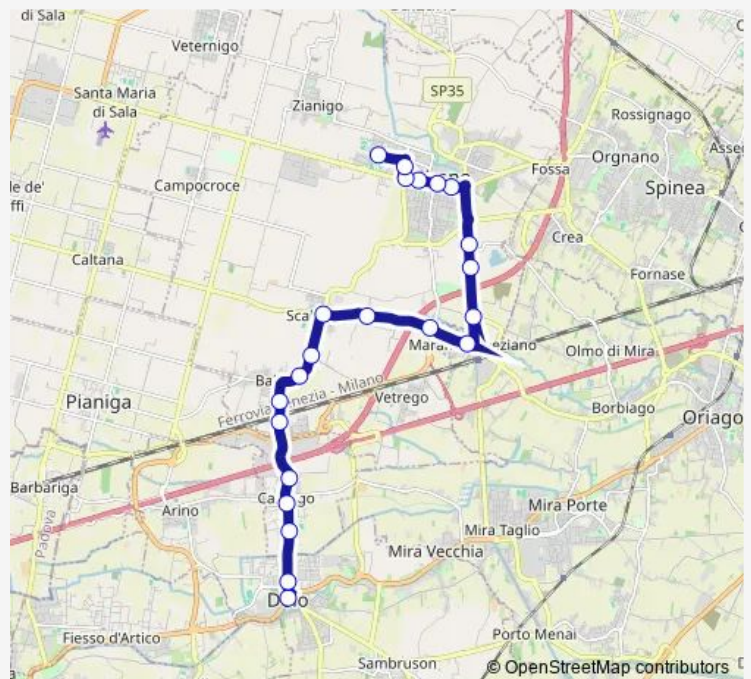

Marano

Mirano Trescivoli

Miranotaglio Sinistro

Mirano Olmo

Mirano Pestrino

Mirano Centro

Mirano Gramsci

Mirano Grimani

Mirano Battisti

Route schedule

Dolo Centro — Mirano Scuole

Monday 07:20

Tuesday 07:20

Wednesday 07:20

Thursday 07:20

Friday 07:20

Saturday 07:20

Sunday —

Route info

Direction: Dolo Centro

Stops: 22

Trip Duration: 0 hour 23 min

59E — Dolo Centro - Mirano Scuole

59E Bus time schedules and route maps are available in an offline PDF at busmaps.com. Use the busmaps.com website to see live bus times, train schedule or subway schedule, and step-by-step directions for all public transit in Mirano

The schedule is provided in the local timezone. Times with "(+1)" indicate departures on the next day.

PDF file created on 2025-01-16

2024 BusMaps.com - All Rights Reserved