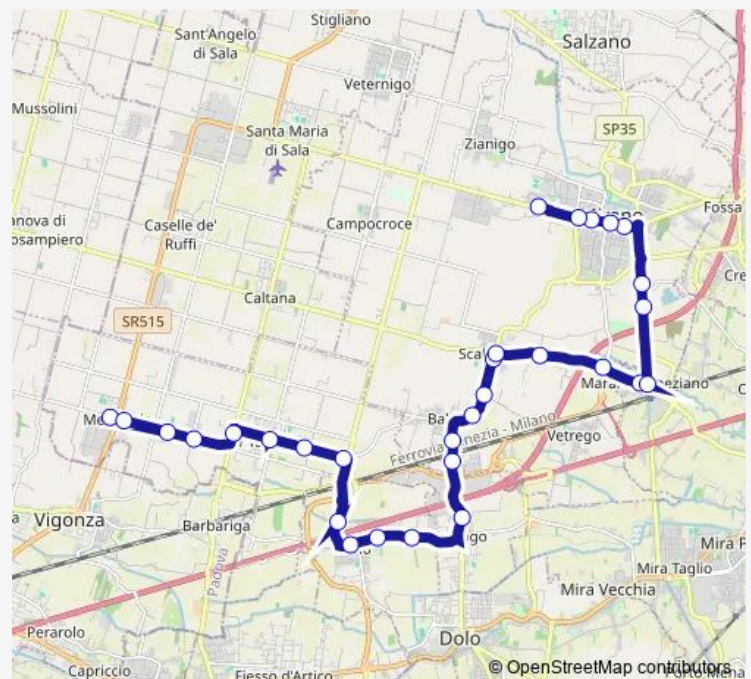

### Route schedule

Mellaredo Cavinello — Mirano Matteotti

Monday 07:05

Tuesday 07:05

Wednesday 07:05

Thursday 07:05

Friday 07:05

Saturday 07:05

### Route info

Direction: Mellaredo Cavinello

Stops: 30

Trip Duration: 0 hour 33 min

Marano

Marano Caltana

Miranotaglio Sinistro

Mirano Olmo