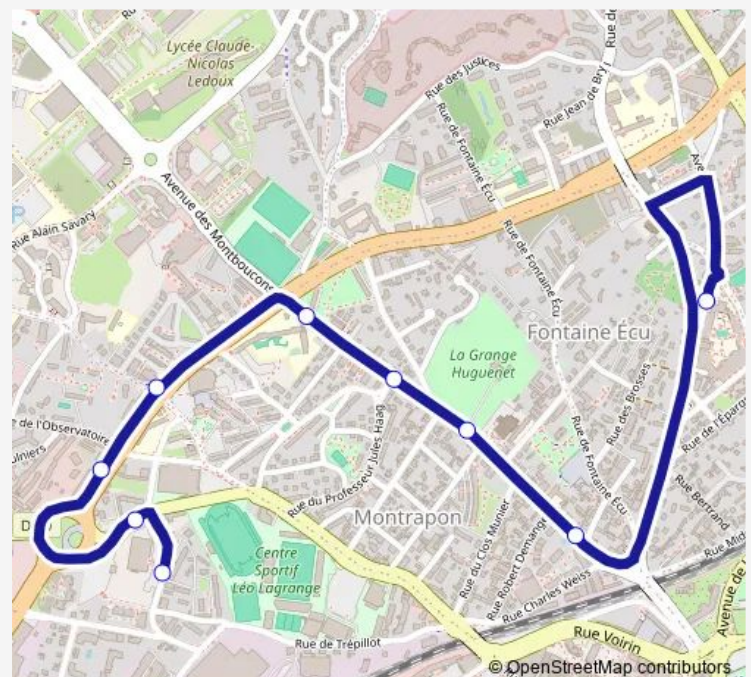

### Direction

Parking Piscine — Montjoux

8 stops

[Open route schedule](#)

- Parking Piscine
- Piscine Mallarmé
- Cité de la Baume
- Brossolette Greta
- Deville
- Métin
- Demangel
- Montjoux

### Route schedule

Parking Piscine — Montjoux

Monday	07:34
Tuesday	07:34
Wednesday	07:34
Thursday	07:34
Friday	07:34
Saturday	—
Sunday	—

### Route info

Direction: Parking Piscine

Stops: 8

Trip Duration: 0 hour 9 min

D7 — Collège Stendhal <> Maison des Sports

**Direction**

Montjoux — Parking Piscine

9 stops

[Open route schedule](#)

Montjoux

Demangel

Métin

Deville

Brossolette Greta

Intermarché

Cité de la Baume