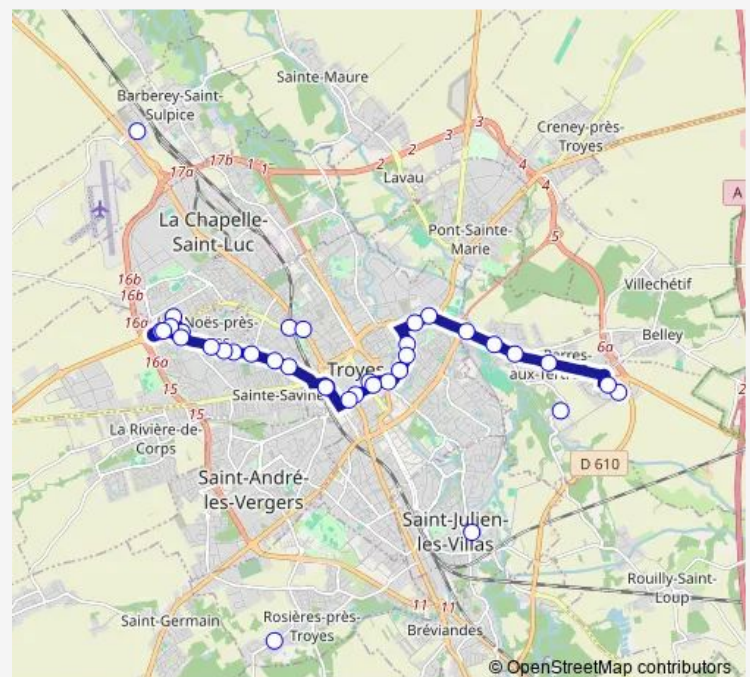

Thursday —

Friday —

Saturday —

Sunday 09:32-19:43

Route info

Direction: ST P. Asclepiade

Stops: 36

Trip Duration: 0 hour 34 min

—

Saturday

—

Sunday

09:59-19:10

Route info

Direction: Chantereigne

Stops: 30