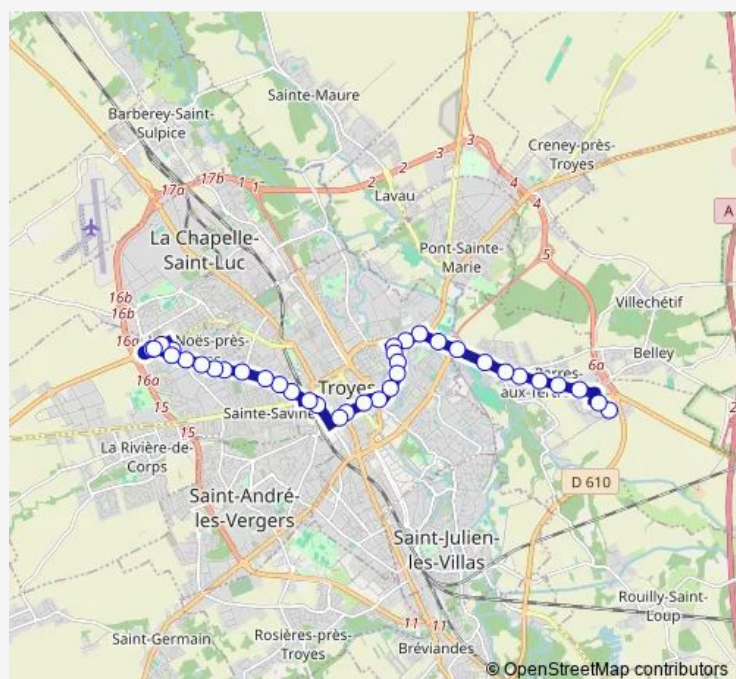

Thursday —

Friday —

Saturday —

Sunday 09:59-19:10

Route info

Direction: Chantereigne

Stops: 30

Trip Duration: 0 hour 28 min

—

Friday

—

Saturday

—

Sunday

09:32-19:43

Route info

Direction: Asclepiade

Stops: 36

Trip Duration: 0 hour 32 min

Vanderbach

Erables

Bert

Lamartine

Guynemer