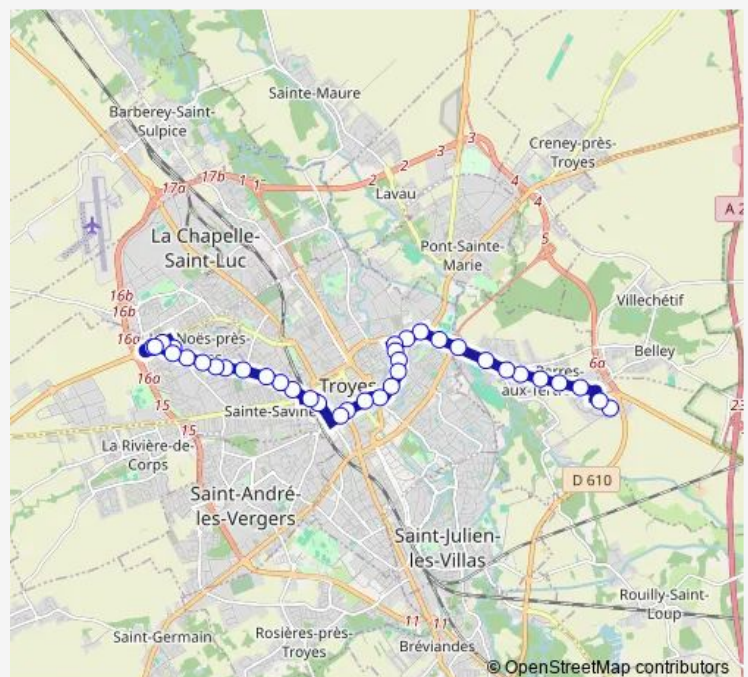

Guynemer

Lamartine

Bert

Erables

Vanderbach

Jardins

Fosses Patris

Gare Voltaire

Thursday —

Friday —

Saturday —

Sunday 09:59-19:10

Route info

Direction: Chantereigne

Stops: 30

Trip Duration: 0 hour 26 min

—

Friday

—

Saturday

—

Sunday

09:32-19:43

Route info

Direction: Asclepiade

Stops: 36

Trip Duration: 0 hour 34 min

Vanderbach

Erables

Bert

Lamartine

Guynemer