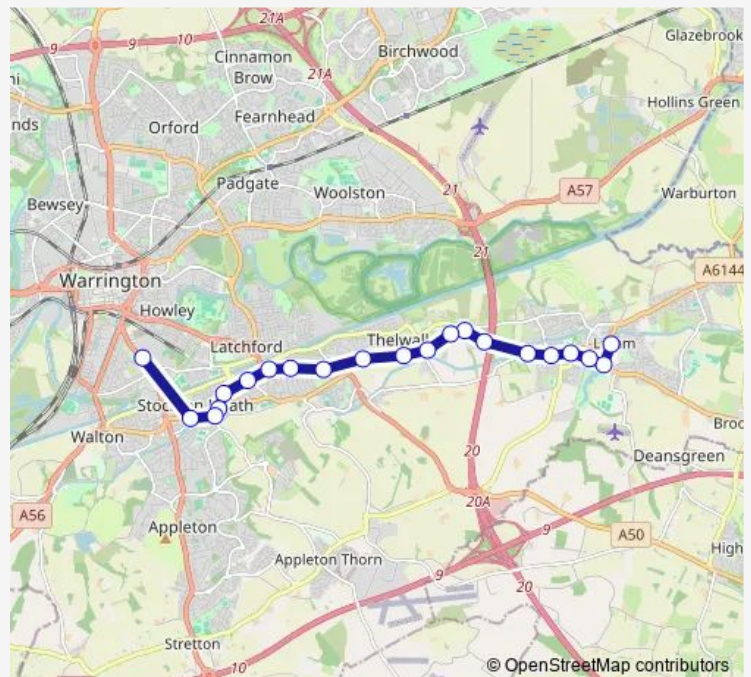

Route schedule

Lymm Cross — Causeway Hotel

Monday	08:17
Tuesday	08:17
Wednesday	08:17
Thursday	08:17
Friday	08:17
Saturday	—
Sunday	—

Route info

Direction: Lymm Cross

Stops: 21

Trip Duration: 0 hour 23 min

■ P8 — Lymm - Stockton Heath - Priestley College

Direction

Causeway Hotel — Lymm Church

24 stops

[Open route schedule](#)

Causeway Hotel

Loushers Lane

Morrisons

St Thomas' Church

Dog & Dart

British Legion

All Saints Drive

Bell Lane

Deans Lane

Thelwall Bridge

M6 Bridge

Massey Brook Lane

Wednesday 16:15

Thursday 16:15

Friday 16:15

Saturday —

Sunday —

Route info

Direction: Causeway Hotel

Stops: 24