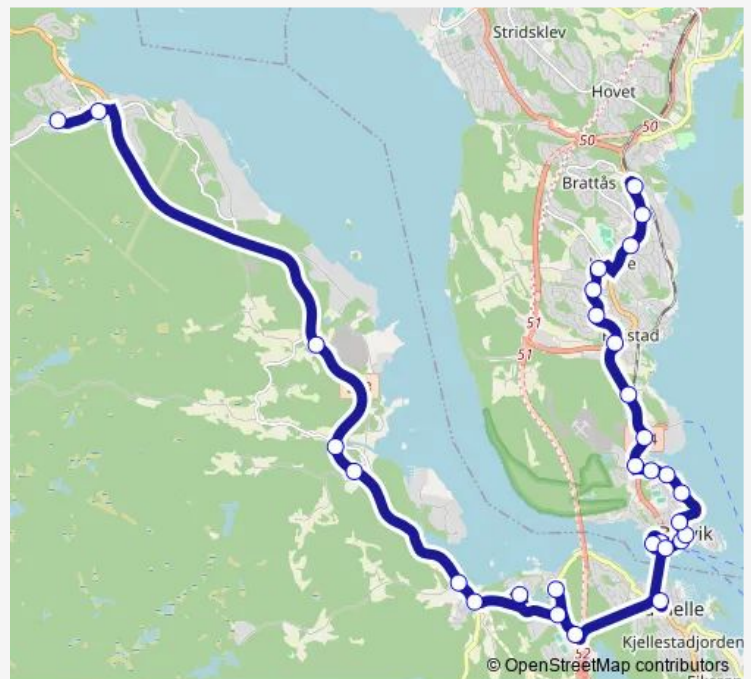

Eidangervegen

### Route schedule

Herretorvet — Skjelsvik knutepunkt

Monday 07:05-18:11

Tuesday 07:05-18:11

Wednesday 07:05-18:11

Thursday 07:05-18:11

Friday 07:05-18:11

Saturday —

### Route info

Direction: Herretorvet

Stops: 31

Trip Duration: 0 hour 40 min

■ P8 — Herre-Stathelle-Skjelsvik

Setrevegen

Tangenvegen

Ørvik