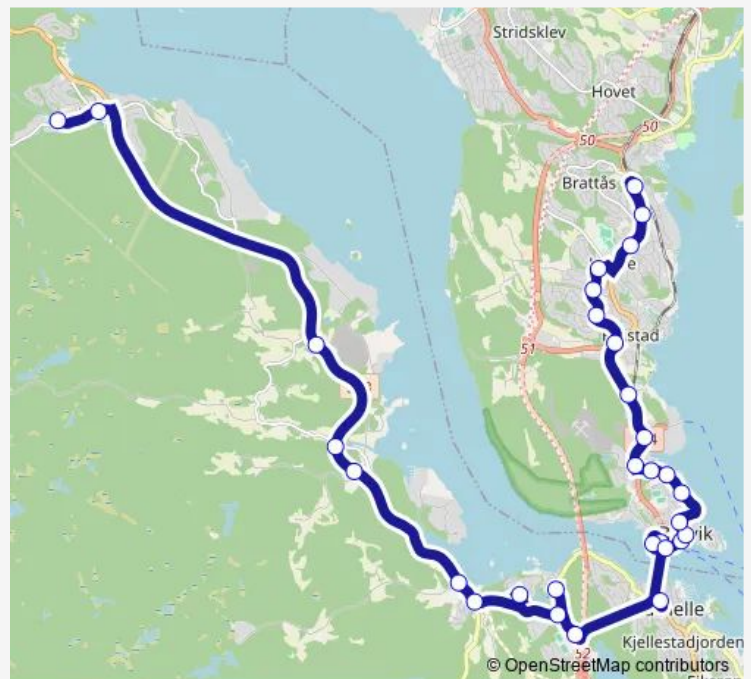

Eidangervegen

### Route schedule

Herretorvet — Skjelsvik knutepunkt

Monday 07:05-18:11

Tuesday 07:05-18:11

Wednesday 07:05-18:11

Thursday 07:05-18:11

Friday 07:05-18:11

Saturday —

### Route info

Direction: Herretorvet

Stops: 31

Trip Duration: 0 hour 40 min

■ P8 — Herre-Stathelle-Skjelsvik

Setrevegen

Tangenvegen

Ørvik