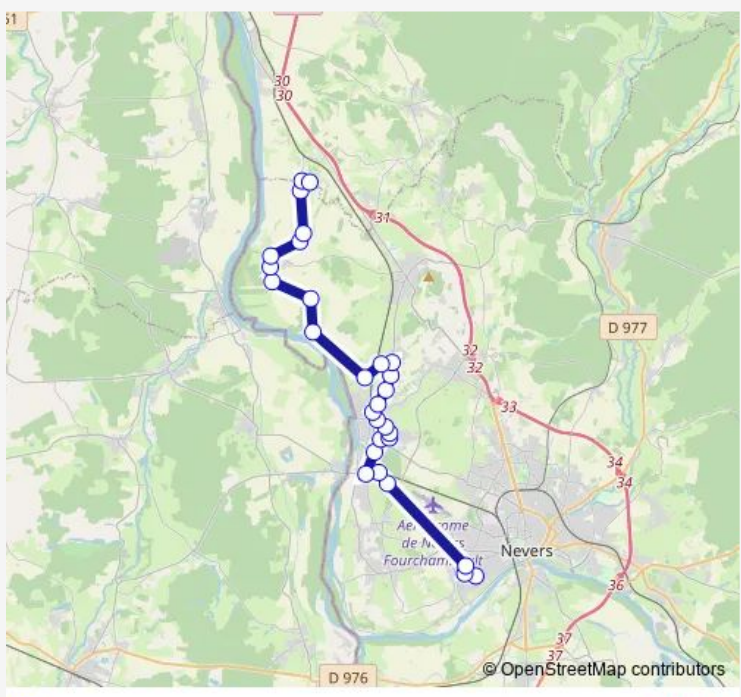

**Direction**  
 Notre-Dame — Croisement  
 29 stops  
[Open route schedule](#)

- Notre-Dame
- Ardenets
- Alain Colas
- Cimetière
- Chevillettes
- Collège Langevin
- Fourchambault Gare
- Route de Vauzelles
- Ambroise Croizat
- Victor Hugo
- Pitard
- Commandant Fabien
- La Paix
- Les Riolles
- Les Sables
- Espace Girard
- Garchizy Mairie
- Grimau
- Les Révériens
- Soulangy
- Les Gigots

Route schedule  
 Notre-Dame — Croisement

Monday	18:03
Tuesday	18:03
Wednesday	12:05
Thursday	18:03
Friday	18:03
Saturday	—
Sunday	—

Route info  
 Direction: Notre-Dame  
 Stops: 29  
 Trip Duration: 0 hour 52 min

## Route schedule

Croisement — Notre-Dame

Monday 07:06

---

Tuesday 07:06

---

Wednesday 07:06

---

## Route info

Direction: Croisement

Stops: 28

Trip Duration: 0 hour 46 min

Alain Colas

Ardenets

Notre-Dame

P8 Bus time schedules and route maps are available in an offline PDF at [busmaps.com](https://busmaps.com). Use the [busmaps.com](https://busmaps.com) website to see live bus times, train schedule or subway schedule, and step-by-step directions for all public transit in Nevers